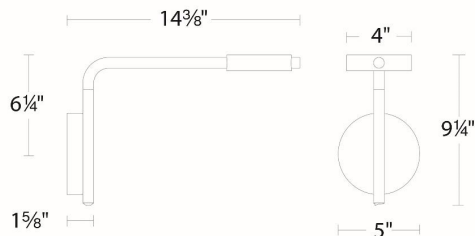

FEATURES

- On/off toggle switch on the bottom of the rod
- USB port on the bottom of the canopy for charging
- Light source offers 230 degree rotation
- Built in color temperature adjustability. Switch from 2700K/3000K/3500K
- Driver concealed within the canopy
- 5 year warranty

SPECIFICATIONS

Color Temp:	2700K,3000K,3500K
Input:	120 VAC,50/60Hz
CRI:	90
Rated Life:	54000 Hours
Standards:	ETL, cETL Damp Location Listed
Construction:	Metal spun canopy and die-cast lamp silk screened glass diffuser

FINISHES:

Black

White

LINE DRAWING:

BL-73314