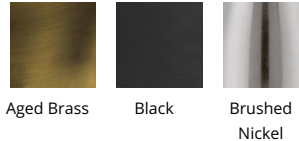

Example: **BL-67305-BN**

For custom requests please contact customs@wacighting.com

DESCRIPTION

Dome light. A rotatable neck accents a circular appeal for multidirectional illumination.

FEATURES

- On/off toggle switch on the canopy
- Light source offers 330 degree horizontal rotation and a 90 degree vertical rotation
- USB port on the bottom of the canopy for charging
- Driver concealed within the canopy
- 5 year warranty

SPECIFICATIONS

Color Temp:	3000K
Input:	120 VAC, 50/60Hz
CRI:	90
Rated Life:	54000 Hours
Standards:	ETL, cETL Damp Location Listed
Construction:	Steel frame with PC diffuser

FINISHES:

Aged Brass Black Brushed Nickel