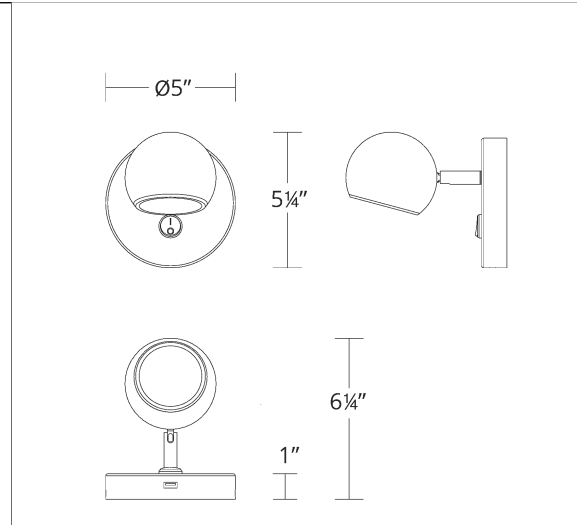

Example: **BL-67305-BN**

For custom requests please contact customs@wacighting.com

DESCRIPTION

Dome light. A rotatable neck accents a circular appeal for multidirectional illumination.

FEATURES

- On/off toggle switch on the canopy
- Light source offers 330 degree horizontal rotation and a 90 degree vertical rotation
- USB port on the bottom of the canopy for charging
- Driver concealed within the canopy
- 5 year warranty

SPECIFICATIONS

Color Temp:	3000K
Input:	120 VAC, 50/60Hz
CRI:	90
Rated Life:	54000 Hours
Standards:	ETL, cETL Damp Location Listed
Construction:	Steel frame with PC diffuser

FINISHES:

Aged Brass Black Brushed Nickel

LINE DRAWING:

BL-67305