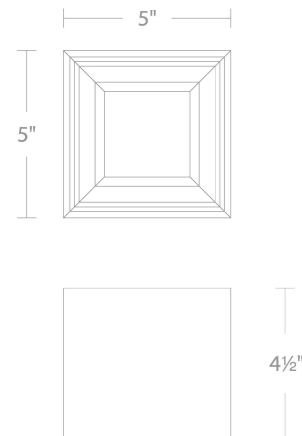

WAC LIGHTING

Fixture Type: _____

Catalog Number: _____

Project: _____

Location: _____

Downtown

Square Outdoor Ceiling Mount

Model & Size	Color Temp & CRI	Finish	Watt	LED Lumens	Delivered Lumens
FM-W47206 5"	3000K 90	BK Black	12W	900	495
	3500K 90	WT White	12W	925	519
	4000K 90		12W	950	490

Example: **FM-W47206-40-WT**

For custom requests please contact customs@wacighting.com

FEATURES

- Built in color temperature adjustability. Switch from 3000K/3500K/4000K
- ACLED driverless technology
- 5 Year warranty

SPECIFICATIONS

Color Temp:	4000K,3500K,3000K
Input:	120 VAC,50/60Hz
CRI:	90
Dimming:	ELV: 100-10% ,TRIAC: 100-10%
Rated Life:	54000 Hours
Mounting:	Can be mounted on ceiling or wall in all orientations
Standards:	ETL, cETL,IP65,Title 24 JA8-2019 Compliant Wet Location Listed
Construction:	Aluminum body, glass diffuser

FINISHES:

White

Black

LINE DRAWING:

FM-W47206