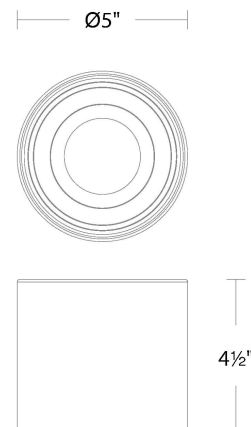

Fixture Type: _____

Catalog Number: _____

Project: _____

Location: _____

Downtown

Round Outdoor Ceiling Mount

Model & Size	Color Temp & CRI	Finish	Watt	LED Lumens	Delivered Lumens
FM-W47205 5"	3000K 90	BK Black	12W	900	331
	3500K 90	WT White	12W	925	350
	4000K 90		12W	950	333

SPECIFICATIONS

Color Temp:	3000K,3500K,4000K
Input:	120 VAC,50/60Hz
CRI:	90
Dimming:	ELV: 100-10% ,TRIAC: 100-10%
Rated Life:	54000 Hours
Mounting:	Can be mounted on ceiling or wall in all orientations
Standards:	ETL, cETL,IP65,Title 24 JA8-2019 Compliant
	Wet Location Listed
Construction:	Aluminum body, glass diffuser

FINISHES:

Black

White

LINE DRAWING:

FM-W47205