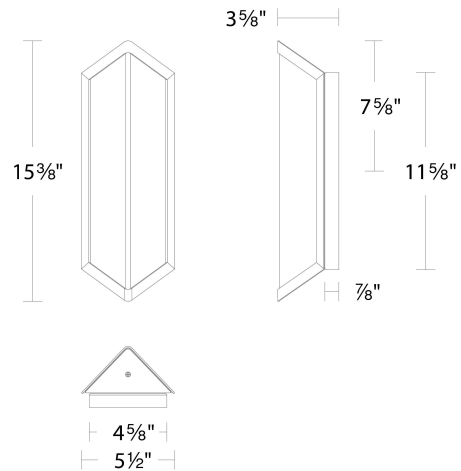

WAC LIGHTING

Fixture Type: _____

Catalog Number: _____

Project: _____

Location: _____

Corte

Outdoor Wall Sconce

Model & Size	Color Temp & CRI	Finish	Watt	LED Lumens	Delivered Lumens
WS-W15216 16"	3000K 90	BK Black	17W	1365	954
	3500K 90		17W	1416	988
	4000K 90		17W	1388	980

Example: **WS-W15216-40-BK**

For custom requests please contact customs@wacighting.com

FEATURES

- Built in color temperature adjustability. Switch from 3000K/3500K/4000K.
- ACLED driverless technology
- 5 Year warranty

SPECIFICATIONS

Color Temp:	4000K,3500K,3000K
Input:	120 VAC,50/60Hz
CRI:	90
Dimming:	ELV: 100-10% ,TRIAC: 100-10%
Rated Life:	54000 Hours
Mounting:	Can be mounted on wall in all orientations
Standards:	ETL, cETL,IP65,Title 24 JA8-2019 Compliant Wet Location Listed
Construction:	Aluminum body, bend etched acrylic diffuser

FINISHES:

Black

LINE DRAWING:

WS-W15216