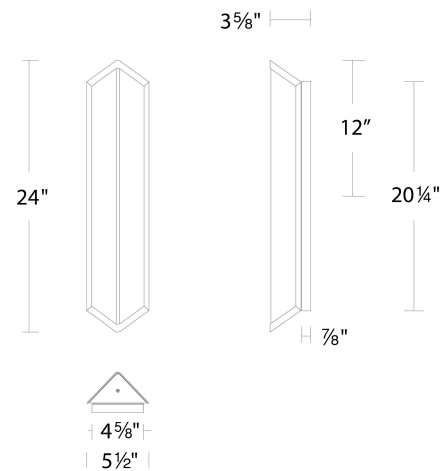

WAC LIGHTING

Fixture Type: _____

Catalog Number: _____

Project: _____

Location: _____

Corte

Outdoor Wall Sconce

Model & Size	Color Temp & CRI	Finish	Watt	LED Lumens	Delivered Lumens
WS-W15224 24"	3000K 90	BK Black	25W	2091	1487
	3500K 90		25W	2150	1527
	4000K 90		25W	2103	1486

Example: **WS-W15224-40-BK**

For custom requests please contact customs@wacighting.com

FEATURES

- Built in color temperature adjustability. Switch from 3000K/3500K/4000K.
- ACLED driverless technology
- 5 Year warranty

SPECIFICATIONS

Color Temp:	4000K,3500K,3000K
Input:	120 VAC,50/60Hz
CRI:	90
Dimming:	ELV: 100-10% ,TRIAC: 100-10%
Rated Life:	54000 Hours
Mounting:	Can be mounted on wall in all orientations
Standards:	ETL, cETL,IP65,Title 24 JA8-2019 Compliant Wet Location Listed
Construction:	Aluminum body, bend etched acrylic diffuser

FINISHES:

Black

LINE DRAWING:

WS-W15224