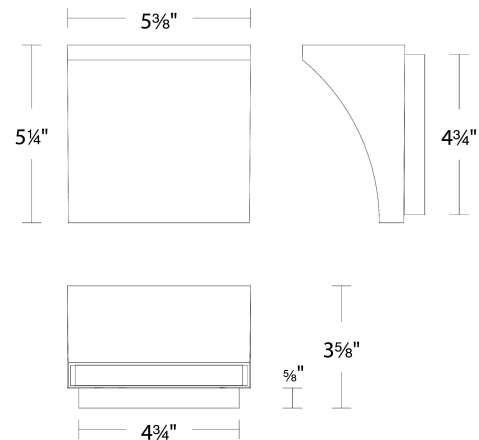

SPECIFICATIONS

Color Temp:	3500K,3000K,2700K
Input:	120 VAC,50/60Hz
CRI:	90
Dimming:	ELV: 100-10% ,TRIAC: 100-10%
Rated Life:	50000 Hours
Mounting:	Can be mounted on wall in all orientations
Standards:	ETL, cETL Damp Location Listed
Construction:	Aluminum body, frosted glass diffuser

REPLACEMENT PARTS

HDW-LG22-WA - Hardware Pack

FINISHES:

Aged Brass White Black

LINE DRAWING:

WS-57205