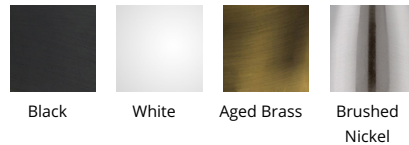

FINISHES:

LINE DRAWING: