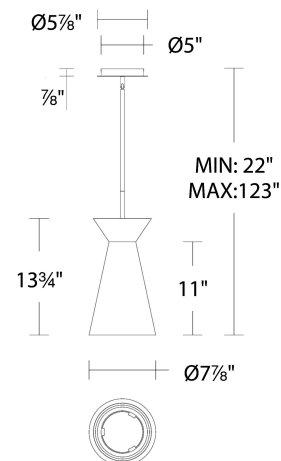

WAC LIGHTING

Fixture Type: _____

Catalog Number: _____

Project: _____

Location: _____

Chandra

Mini Pendant 3000K

Model & Size	Color Temp & CRI	Finish	Watt	LED Lumens	Delivered Lumens
PD-87214 14"	3000K 90	AB Aged Brass BK Black	15W	725	274

Example: **PD-87214-BK**

For custom requests please contact customs@wacighting.com

FEATURES

- Downlight with clear glass shade
- Three 12" and one 6" downrods included (additional downrods available)
- Spin-on round canopy with minimal hardware
- May be mounted on a sloped ceiling
- ACLED driverless technology
- 5 Year warranty

SPECIFICATIONS

Color Temp:	3000K
Input:	120 VAC,50/60Hz
CRI:	90
Dimming:	ELV: 100-10% ,TRIAC: 100-10%
Rated Life:	50000 Hours
Standards:	ETL, cETL,Title 24 JA8-2019 Compliant Damp Location Listed
Construction:	Aluminum body, glass diffuser

FINISHES:

Aged Brass Black

LINE DRAWING:

PD-87214