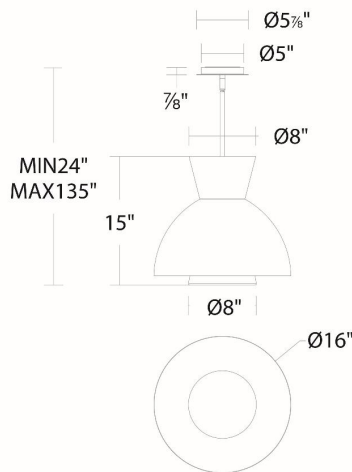

### REPLACEMENT PARTS

- RPL-GLA-23316 - Glass
- ROD-I06-PC130T-BK - 6" rod
- ROD-I06-PC130T-BK - 12" rod

### LINE DRAWING:

PD-23316