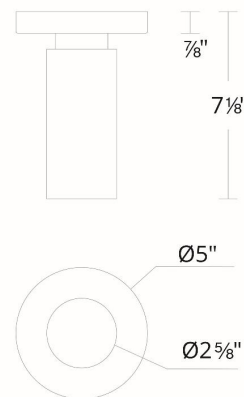

WAC LIGHTING

Caliber

Outdoor Ceiling Mount

Fixture Type: _____

Catalog Number: _____

Project: _____

Location: _____

Model & Size	Color Temp	Finish	LED Watts	LED Lumens	Delivered Lumens
FM-W36607 7"	3000K	AL Brushed Aluminum BK Black BZ Bronze WT White	11W	855	545

Example: **FM-W36607-WT**

For custom requests please contact customs@wacighting.com

DESCRIPTION

Light projection tuned with precision.

FEATURES

- Driver concealed within the fixture
- 5 year warranty

SPECIFICATIONS

Color Temp:	3000K
Input:	120-277 VAC,50/60Hz
CRI:	90
Dimming:	ELV: 100-5% , 0-10V: 100-5%, TRIAC: 100-10%
Rated Life:	50000 Hours
Standards:	ETL, cETL,IP65 Wet Location Listed
Construction:	Aluminum hardware with lens diffuser

FINISHES:

LINE DRAWING:

FM-W36607