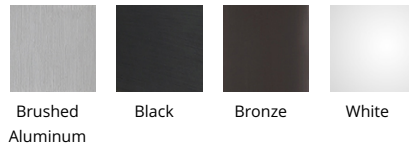

WAC LIGHTING

Caliber

Outdoor Ceiling Mount

Fixture Type: _____

Catalog Number: _____

Project: _____

Location: _____

Model & Size	Color Temp	Finish	LED Watts	LED Lumens	Delivered Lumens
FM-W36607 7"	3000K	AL Brushed Aluminum BK Black BZ Bronze WT White	11W	855	545

Color Temp:	3000K
Input:	120-277 VAC,50/60Hz
CRI:	90
Dimming:	ELV: 100-5% , 0-10V: 100-5%, TRIAC: 100-10%
Rated Life:	50000 Hours
Standards:	ETL, cETL,IP65 Wet Location Listed
Construction:	Aluminum hardware with lens diffuser

FINISHES:

Brushed Aluminum Black Bronze White

LINE DRAWING:

FM-W36607