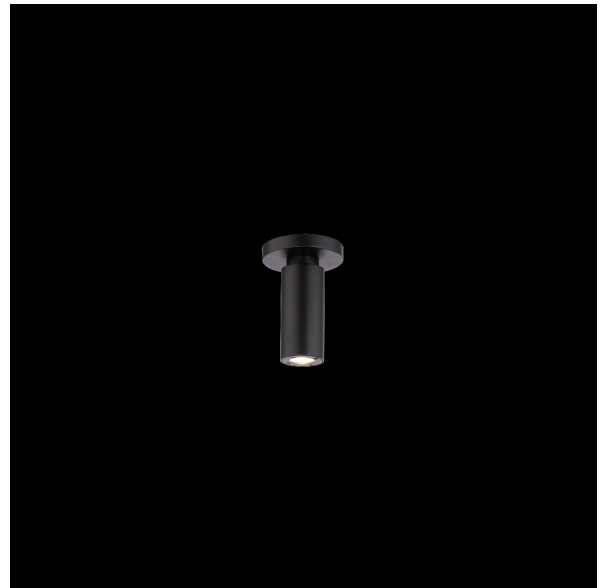

WAC LIGHTING

Caliber

Outdoor Ceiling Mount

Fixture Type: _____

Catalog Number: _____

Project: _____

Location: _____

Model & Size	Color Temp	Finish	LED Watts	LED Lumens	Delivered Lumens
FM-W36607 7"	3000K	AL Brushed Aluminum BK Black BZ Bronze WT White	11W	855	545

Example: **FM-W36607-WT**

For custom requests please contact customs@wacighting.com

DESCRIPTION

Light projection tuned with precision.

FEATURES

- Driver concealed within the fixture
- 5 year warranty

SPECIFICATIONS

Color Temp:	3000K
Input:	120-277 VAC,50/60Hz
CRI:	90
Dimming:	ELV: 100-5% , 0-10V: 100-5%, TRIAC: 100-10%
Rated Life:	50000 Hours
Standards:	ETL, cETL,IP65 Wet Location Listed
Construction:	Aluminum hardware with lens diffuser

FINISHES:

Brushed Aluminum Black Bronze White

LINE DRAWING:

FM-W36607