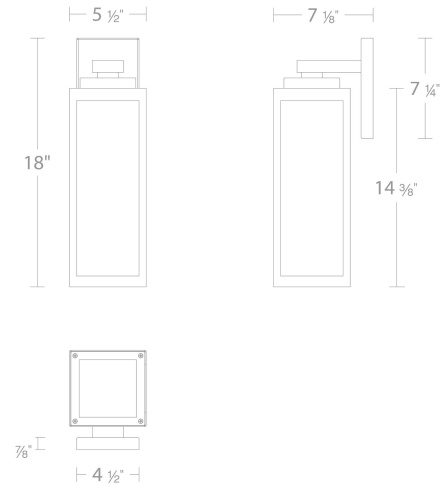

SPECIFICATIONS

| | |
|---------------|--|
| Color Temp: | 3000K |
| Input: | 120 VAC,50/60Hz |
| CRI: | 90 |
| Dimming: | ELV: 100-10% ,TRIAC: 100-10% |
| Rated Life: | 50000 Hours |
| Mounting: | Can be mounted on wall in all orientations |
| Standards: | ETL, cETL,IP65 Wet Location Listed |
| Construction: | Aluminum body, seeded clear glass diffuser |

REPLACEMENT PARTS

RPL-GLA-17218 - Glass

FINISHES:

Black

LINE DRAWING:

WS-W17218

WAC LIGHTING

Fixture Type: _____