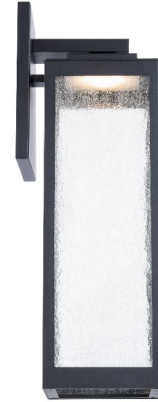

WAC LIGHTING

Fixture Type: _____

Catalog Number: _____

Project: _____

Location: _____

Amherst

Outdoor Wall Sconce 3000K

Model & Size	Color Temp & CRI	Finish	Watt	LED Lumens	Delivered Lumens
WS-W17222 22"	3000K 90	BK Black	20W	1843	452

Example: **WS-W17222-BK**

For custom requests please contact customs@wacighting.com

FEATURES

- Downlight illumination
- Open bottom for ease of maintenance
- ACLED driverless technology
- 5 Year warranty

SPECIFICATIONS

Color Temp:	3000K
Input:	120 VAC,50/60Hz
CRI:	90
Dimming:	ELV: 100-10% ,TRIAC: 100-10%
Rated Life:	50000 Hours
Mounting:	Can be mounted on wall in all orientations
Standards:	ETL, cETL,IP65 Wet Location Listed
Construction:	Aluminum body, seeded clear glass diffuser