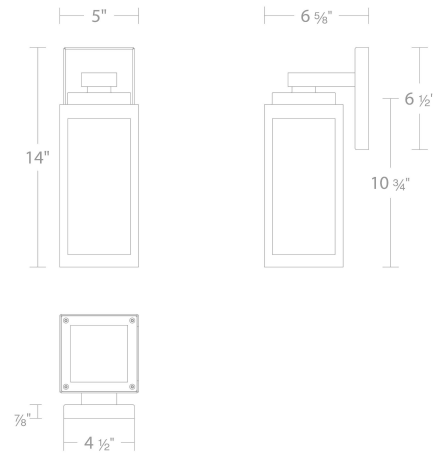

REPLACEMENT PARTS

RPL-GLA-17214 - Glass

FINISHES:

Black

LINE DRAWING:

WS-W17214

WAC LIGHTING

Fixture Type: _____