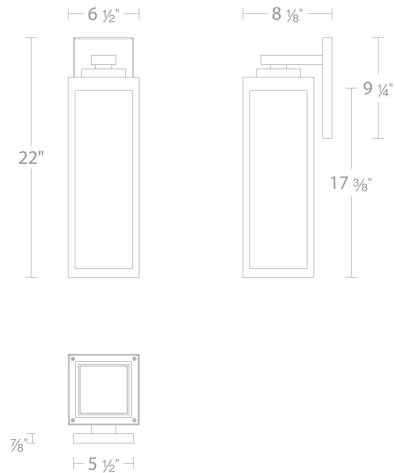

SPECIFICATIONS

| | |
|---------------|--|
| Color Temp: | 3000K |
| Input: | 120 VAC,50/60Hz |
| CRI: | 90 |
| Dimming: | ELV: 100-10% ,TRIAC: 100-10% |
| Rated Life: | 50000 Hours |
| Mounting: | Can be mounted on wall in all orientations |
| Standards: | ETL, cETL,IP65 Wet Location Listed |
| Construction: | Aluminum body, seeded clear glass diffuser |

REPLACEMENT PARTS

RPL-GLA-17222 - Glass

FINISHES:

Black

LINE DRAWING:

WS-W17222