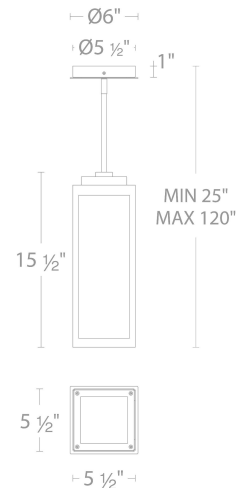

#### REPLACEMENT PARTS

- RPL-GLA-17218 - Glass
- RPL-ROD-OUT06-BK - 6" rod
- RPL-ROD-OUT12-BK - 12" rod

#### LINE DRAWING:

PD-W17216