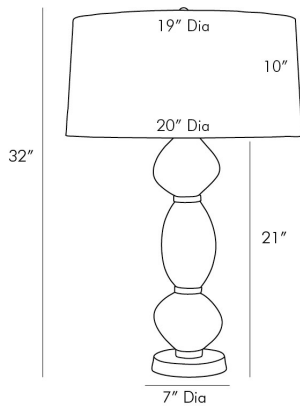

ARTERIORES

DREENA LAMP

44952-904

H: 32 IN, Dia: 20.00 IN

Smoke Luster

Contract Suitable As Is

Contract Recommendations: Add Base

The Dreena presents a stacked foundation of overt organics that is quite alluring. Seedy glass is blown by hand creating the unexpected shapes that form along an antique brass frame. Each organic orb is accented with an antique brass ring breaking up its curvaceous silhouette. A smoke luster finish takes the design to the next level. Topped with a pewter microfiber drum shade. finish will vary.

DIMENSIONS

Shade	Top: 19.00 IN, Dia: 20.00 IN, Side: 10 IN
Body	H: 21 IN, Dia: 7.00 IN
Neck	H: 1 IN, Dia: 1.00 IN
Foot Print	Dia: 6.00 IN

WIRING

Rating	Indoor Only
Tilt Test	10 Degrees - AU
Cord	10 FT IN, Clear/Silver, SPT-2
Socket	1, Black, Type A- E26, 3-Way
Switch	3-Way Rotary, At Socket
Maximum Watt	150
Voltage	110-120 V