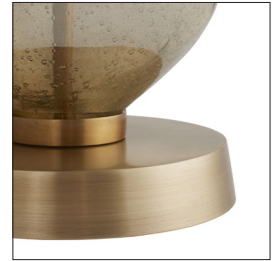

ARTERIORES

DREENA LAMP

44952-904

H: 32 IN, Dia: 20.00 IN

Smoke Luster

Contract Suitable As Is

Contract Recommendations: Add Base

The Dreena presents a stacked foundation of overt organics that is quite alluring. Seedy glass is blown by hand creating the unexpected shapes that form along an antique brass frame. Each organic orb is accented with an antique brass ring breaking up its curvaceous silhouette. A smoke luster finish takes the design to the next level. Topped with a pewter microfiber drum shade. finish will vary.

APPEARANCE

Material	Brass, Cotton, Microfiber, Seedy Glass
Finish	Antique Brass, Off-White, Pewter, Smoke Luster
Finish Will Vary	true
Top Coat/Sealant	false
Finial Description	Glass sphere with brass base - packed with

DIMENSIONS

Shade	Top: 19.00 IN, Dia: 20.00 IN, Side: 10 IN
Body	H: 21 IN, Dia: 7.00 IN
Neck	H: 1 IN, Dia: 1.00 IN
Foot Print	Dia: 6.00 IN

WIRING

Rating	Indoor Only
Tilt Test	10 Degrees - AU
Cord	10 FT IN, Clear/Silver, SPT-2
Socket	1, Black, Type A- E26, 3-Way
Switch	3-Way Rotary, At Socket
Maximum Watt	150
Voltage	110-120 V