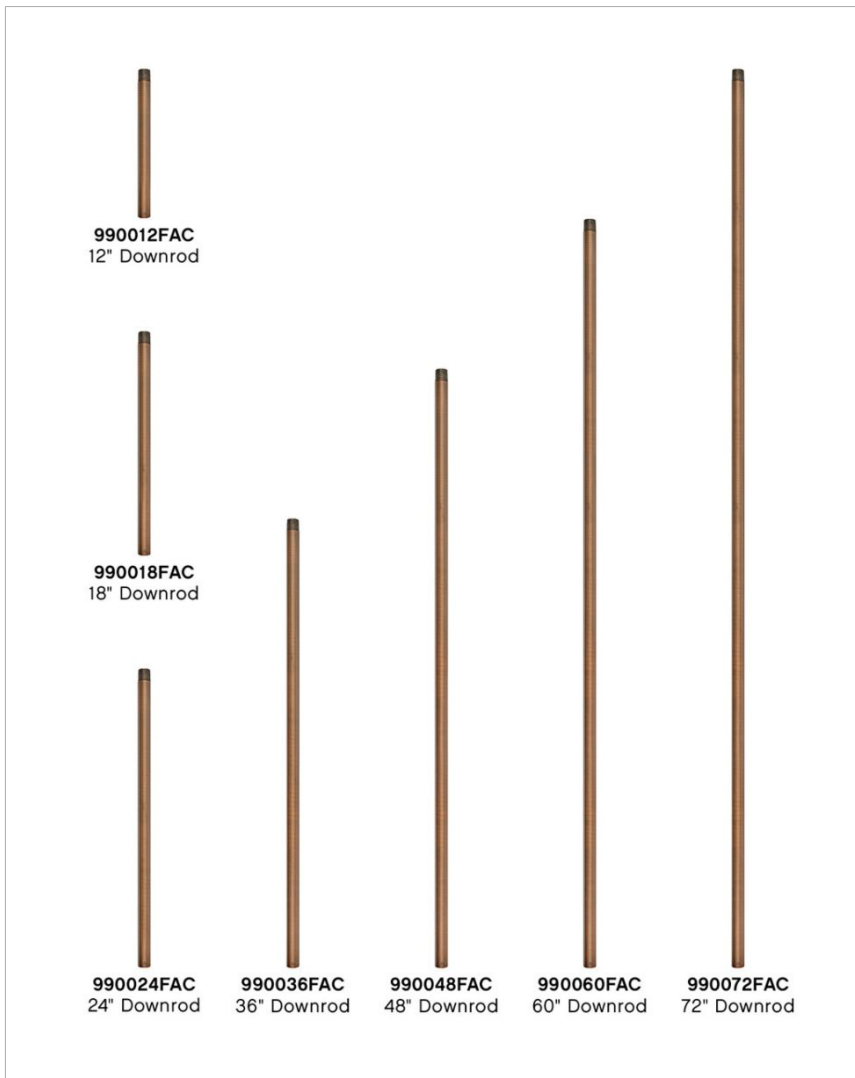

48" DOWNROD

990048FAC

48" DOWNROD

DETAILS	
FINISH:	Antique Copper
MATERIAL:	Steel

DIMENSIONS	
WIDTH:	1"
HEIGHT:	48"
TOP TO OUTLET:	0"

SHIPPING	
CARTON LENGTH:	49"
CARTON WIDTH:	1.2"
CARTON HEIGHT:	1.3"
CARTON WEIGHT:	3.3 lbs.

PRODUCT DETAILS:

- Suitable for use in dry (indoor) locations as defined by NEC and CEC. Meets United States UL Underwriters Laboratories & CSA Canadian Standards Association Product Safety Standards
- Gleaming copper finish that ages naturally over time
- Please refer to Hinkley's Warranty for complete product warranty details; some warranty limitations may apply.