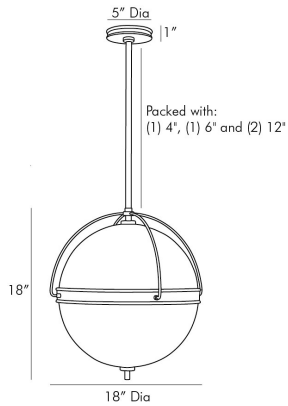

ARTERIORES

DOROTHY PENDANT

49664

H: 19 IN, Dia: 18.00 IN

Bronze

Contract Suitable As Is

This classic cage pendant is something you may expect to see in a French bistro tucked away from the streets of Paris. An opal glass globe is suspended by sleek antique brass piping that openly encases the top while a contrasting bronze steel bandwraps the orb to add depth to its polished surface. Perfect for illuminating a dining table—for larger tablescapes pair with another. Additional pipe available (PIPE-460). Damp-rated, although limited covered outdoor conditions may affect

APPEARANCE

Material	Glass, Steel
Finish	Antique Brass, Bronze, Opal
Top Coat/Sealant	false

DIMENSIONS

Pendant	H: 18 IN, Dia: 18.00 IN
Minimum Hanging Height	19 IN
Maximum Hanging Height	53 IN
Canopy	H: 1 IN, Dia: 5.00 IN

WIRING

Rating	Damp
Cord	10 FT IN, Clear/Silver, SVT
Socket	2, Type A- E26 Other
Maximum Watt	60
Voltage	110-120 V

CERTIFICATIONS

Cerifications	Mexico United States, Canada
---------------	---------------------------------

COMPLIANCE

UL/ETL	Yes
RoHS	true

SHIPPING

Product Weight	15.5 LBS
Gross Weight 1	21.6 LBS
Shipping Box 1	H: 18.5 IN, L: 18.5 IN, W: 20.3 IN

REPLACEMENT PARTS

Replacement Part 1	PIPE-460
Replacement Part 1 Dim	(1) 4", (1) 6" and (1) 12"
Replacement Part 2	CANOPY-469
Replacement Part 2 Dim	1x5