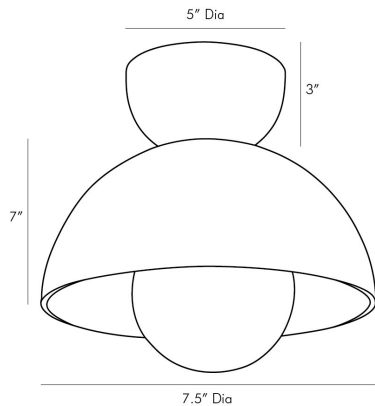

ARTERIORES

DONLEY FLUSH MOUNT

49386

H: 10 IN, Dia: 7.50 IN

Bronze

Contract Suitable As Is

Simple yet stunning. Polished yet practical. The Donley unifies simple geometric shapes and refined materials to create a fixture fit for small spaces. An inverted steel bronze dome canopy rests atop an opal glass dome shade that houses an oversized bulb. When illuminated opal glass swirls dance along the surface. Great for bringing light to a hallway or spaces with lower ceilings. Damp-rated, although limited covered outdoor conditions may affect finish.

APPEARANCE

Material	Glass, Steel
Finish	Bronze, Opal, Polished Nickel
Finish Will Vary	true
Top Coat/Sealant	false

DIMENSIONS

Pendant	H: 7 IN, Dia: 7.50 IN
Minimum Hanging Height	10 IN
Maximum Hanging Height	10 IN
Canopy	H: 3 IN, Dia: 5.00 IN

COMPLIANCY

UL/ETL	Yes
RoHS	true

SHIPPING

Product Weight	4.5 LBS
Gross Weight 1	8.9 LBS
Shipping Box 1	H: 12.8 IN, L: 12.8 IN, W: 12.8 IN