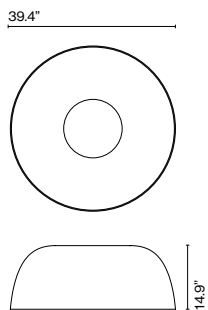

Djembé C 100.38

Djembé C 100.38
LED SMD 35W 1050mA
2700K CRI 90
Source lumens 4290lm
(included)

Dual dimming driver:
Triac (120V only)
or 0-10v (120-277V)

3000K available upon
request

Shade made of bi-injected rotary moulded polyethylene: stone texture on the outer part and smooth satin white on the inner part of the fixture. Diffuser in lacquered grey aluminum.

- White (RAL 1013)
- Grey (RAL 7022)
- Red (RAL 3011)
- Blue sky

Dry locations only

- [Download](#) Assembly instructions
- [Download](#) 2D
- [Download](#) 3D
- [Download](#) Photometric data

⚠ WARNING. California Proposition 65 Warning for California Consumers. This product can expose you to chemicals including wood dust and lead which are known to the State of California to cause cancer or birth defects or other reproductive harm. For more information go to www.P65Warnings.ca.gov

marsetusa@marset.com

Its outside recalls the texture of a stone, giving off a perception of great weight, emphasized by its volume. In the spacious interior you'll find a smooth, white space perfect for the reflection of light.