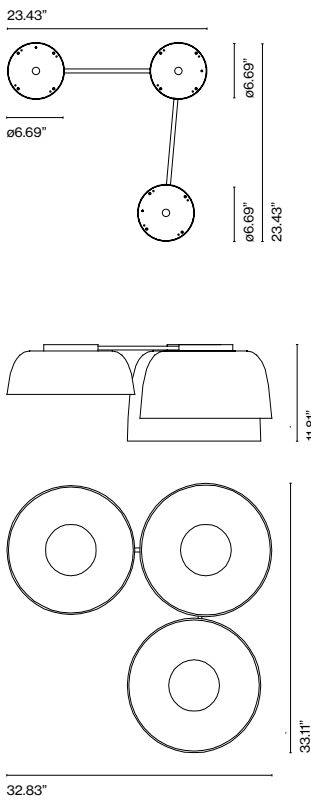

Djembé

Joan Gaspar

marset

Djembé C 42.13

Djembé C 42.21

Djembé C 42.28

Djembé C 65.23

Djembé C 65.35

Djembé C 100.38

Djembé C 100.38
 LED SMD 35W 1050mA
 2700K CRI 90
 Source lumens 4290lm
 (included)

Dual dimming driver:
 Triac (120V only)
 or 0-10v (120-277V)

3000K available upon
 request

Shade made of bi-injected rotary moulded polyethylene: stone texture on the outer part and smooth satin white on the inner part of the fixture. Diffuser in lacquered grey aluminum.

- White (RAL 1013)
- Grey (RAL 7022)
- Red (RAL 3011)
- Blue sky

Dry locations only

- [Download](#) Assembly instructions
- [Download](#) 2D
- [Download](#) 3D
- [Download](#) Photometric data

⚠ WARNING. California Proposition 65 Warning for California Consumers. This product can expose you to chemicals including wood dust and lead which are known to the State of California to cause cancer or birth defects or other reproductive harm. For more information go to www.P65Warnings.ca.gov

**Accessory
C2 Djembé 42**

**Accessory
C2 Djembé 65**

**Accessory
C3 Djembé 42**

**Accessory
C3 Djembé 65**