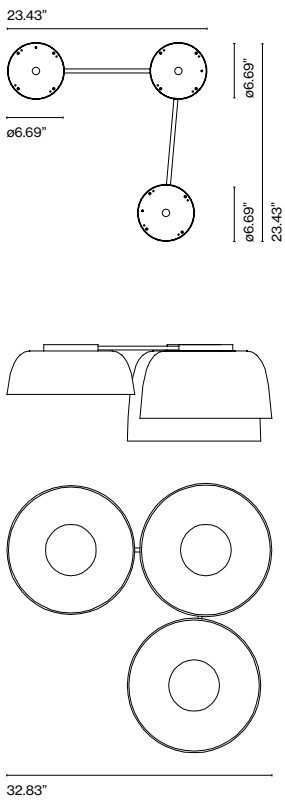

Djembé

Joan Gaspar

marset

Djembé C 42.13

Djembé C 42.21

Djembé C 42.28

Djembé C 42
LED SMD 19W
700mA 2700K CRI90
C 42.13
Delivered lumens 846lm
C 42.21
Delivered lumens 955lm
C 42.28
Delivered lumens 925lm (included)

Djembé C 100.38

Djembé C 100.38
 LED SMD 35W 1050mA
 2700K CRI 90
 Source lumens 4290lm
 (included)

Dual dimming driver:
 Triac (120V only)
 or 0-10v (120-277V)

3000K available upon
 request

Shade made of bi-injected rotary moulded polyethylene: stone texture on the outer part and smooth satin white on the inner part of the fixture. Diffuser in lacquered grey aluminum.

- White (RAL 1013)
- Grey (RAL 7022)
- Red (RAL 3011)
- Blue sky

Dry locations only

- [Download](#) Assembly instructions
- [Download](#) 2D
- [Download](#) 3D
- [Download](#) Photometric data

⚠ WARNING. California Proposition 65 Warning for California Consumers. This product can expose you to chemicals including wood dust and lead which are known to the State of California to cause cancer or birth defects or other reproductive harm. For more information go to www.P65Warnings.ca.gov

**Accessory
C2 Djembé 42**

**Accessory
C2 Djembé 65**

**Accessory
C3 Djembé 42**

**Accessory
C3 Djembé 65**