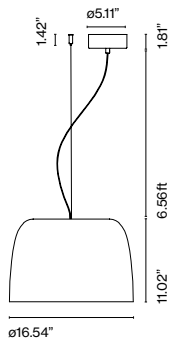

Djembé

Joan Gaspar

marset

Djembé 42.21

Djembé 42.28

Djembé 65.23

Djembé 65.35

Djembé 65.45

Djembé 42
LED SMD 19W
700mA 2700K CRI90
42.21
Delivered lumens - 955lm
42.28
Delivered lumens - 925lm (included)

Triac phase control dimmer
(Only 120V only)
0-10v (120-277V)

Djembé 65
LED SMD 26W
700mA 2700K CRI90
65.23
Delivered lumens - 1843lm
65.35
Delivered lumens - 1845lm
65.45
Delivered lumens - 11770lm (included)