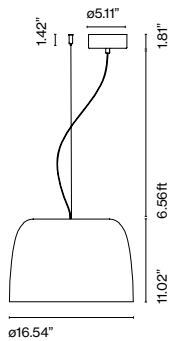

## Joan Gaspar

**marset**

**Djembé 42.21**

**Djembé 42.28**

**Djembé 65.23**

**Djembé 65.35**

**Djembé 65.45**

**Djembé 42**  
LED SMD 19W  
700mA 2700K CRI90  
**42.21**  
Delivered lumens - 955lm  
**42.28**  
Delivered lumens - 925lm (included)

Triac phase control dimmer  
(Only 120V only)  
0-10v (120-277V)

**Djembé 65**  
LED SMD 26W  
700mA 2700K CRI90  
**65.23**  
Delivered lumens - 1843lm  
**65.35**  
Delivered lumens - 1845lm  
**65.45**  
Delivered lumens - 11770lm (included)