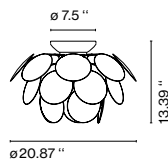

## Christophe Mathieu

marset

**Discocó C68**

**Discocó C53**

Exuberant even when turned off, the richness of the light issuing from the Discocó lamp provides direct downward illumination along with a dramatic play of lights and soft shadows.