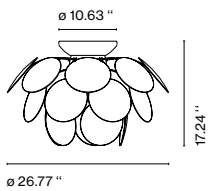

Discocó C68