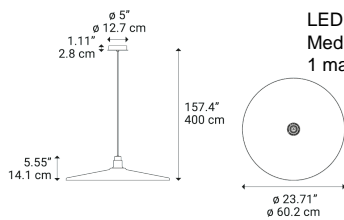

Vinyl

Model Vinyl large

Its dynamic design makes this decorative lamp perfect for public spaces.
Spin the vinyl and enjoy the light!

Vinyl large

Light source

LED G30
Medium Base
1 max 25 W

Structure: Metal

-  Black
-  Black

Diffuser: Metal

-  Silver
-  Deep Black

Code

50822 4100U

50822 2900U

Net weight: 4.41 lbs

Parcels: 2

IP20

Energy Saving 

Dim 

Options of Vinyl

Vinyl small

Vinyl small

Vinyl large