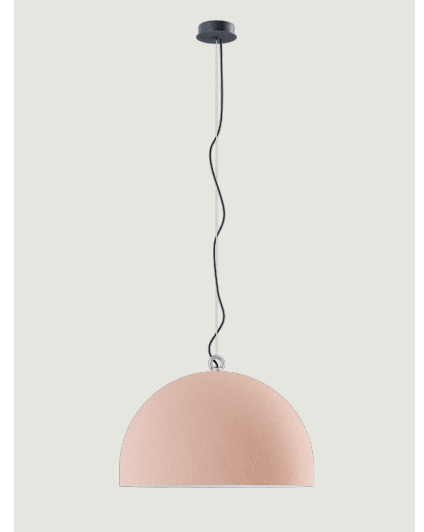

## Urban Concrete Model Urban Concrete 60

Thanks to the contrast between the three cement finishes – *soft gray*, *tough gray* and *pink dust* – and the pure white of the diffuser’s internal surface, Urban Concrete gives a touch of material appeal and sophistication to any interior.

### Urban Concrete 60

### Inside diffuser: Metal

- White
- White
- White

### Outside diffuser: Metal

- Pink Dust
- Tough Gray
- Soft Gray