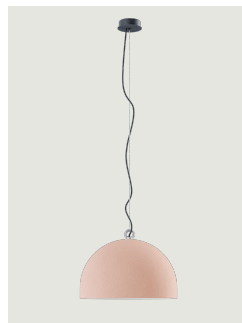

Urban Concrete 50