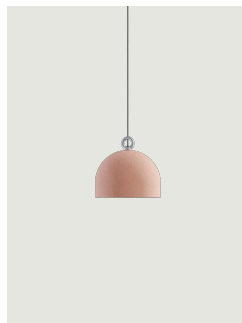

Options of Urban Concrete

Urban Concrete 25