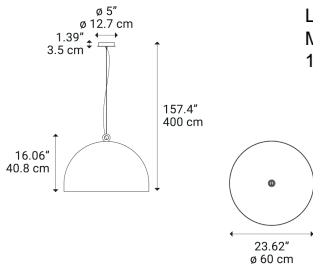

### Light source

LED G30  
Medium Base  
1 max 25 W