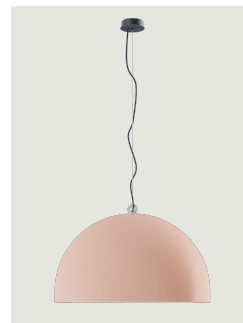

Urban Concrete 80