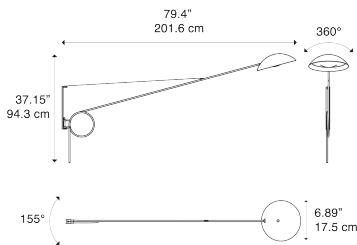

Spring Model Spring Large Wall

Spring is an arm lamp that reinterprets a classic with a contemporary twist and an added lifestyle touch.

Spring Large Wall

Light source

LED E26
1 x 25 W

Structure: Metal

● Deep Black

Code

51452 2000U

Net weight: 8.16 lbs

Parcels: 1

IP20

Energy Saving 

ERC

Options of Spring