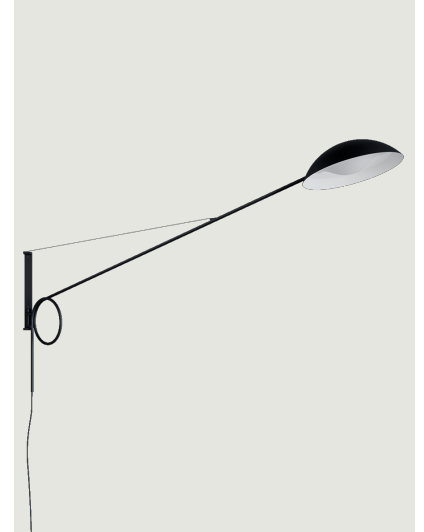

Spring Model Spring Large Wall

Spring is an arm lamp that reinterprets a classic with a contemporary twist and an added lifestyle touch.

Spring Large Wall

Light source

LED E26
1 x 25 W

Structure: Metal

● Deep Black

Code

51452 2000U

Net weight: 8.16 lbs

Parcels: 1

IP20

Energy Saving 

ERC

Options of Spring

Spring Medium Wall

Spring Ceiling