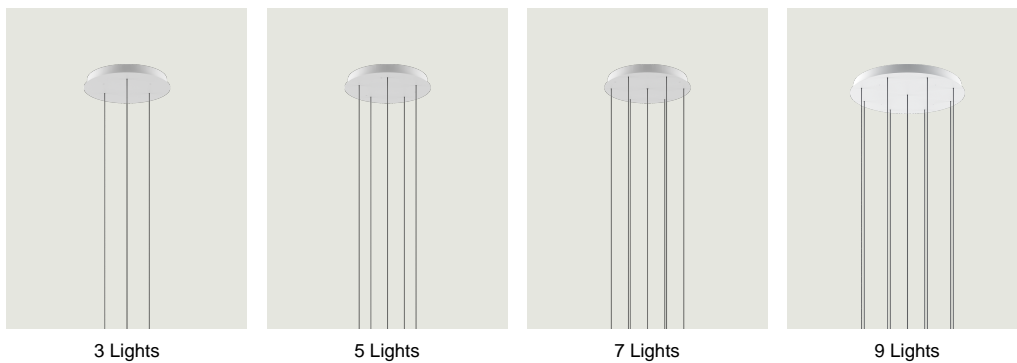

Round Cluster System

Model 14 Lights

Lodes's multiple round canopy (*Round Cluster System*) is a circular system for hanging suspension lights from the ceiling. It is a decorative element fitted with a variable but predefined number of holes and used to create more or less compact clusters of light fixtures based on the type of space and ceiling.

14 Lights

System

Cluster System

Structure: Metal

Matte White – 9010

Matte Black – 9005

Code

R04L14 1000U

R04L14 2000U

Net weight: 31.75 lbs

Parcels: 1

IP20

Options of Round Cluster System

3 Lights

5 Lights

7 Lights