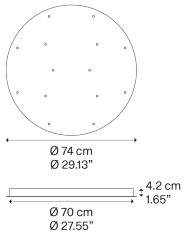

14 Lights

System

Cluster System

Structure: Metal

Matte White – 9010

Matte Black – 9005

Code

R04L14 1000U

R04L14 2000U

Net weight: 31.75 lbs

Parcels: 1

IP20