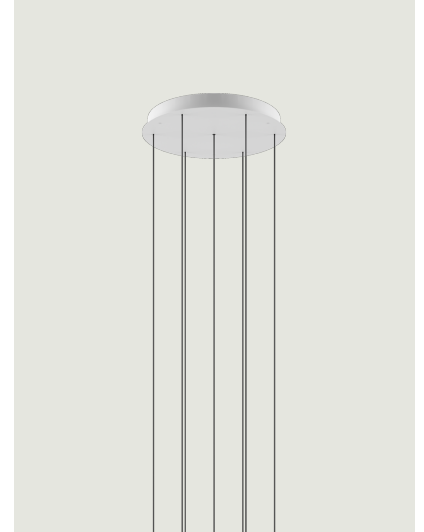

## Round Cluster System

### Model 7 Lights

Lodes's multiple round canopy (*Round Cluster System*) is a circular system for hanging suspension lights from the ceiling. It is a decorative element fitted with a variable but predefined number of holes and used to create more or less compact clusters of light fixtures based on the type of space and ceiling.

#### Structure: Metal

Matte White – 9010

Matte Black – 9005