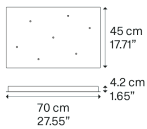

Rectangular Cluster System

Model 7 Lights

Lodes's multiple rectangular canopy (*Rectangular Cluster System*) is a ceiling suspension system in the form of a parallelepiped. It is a decorative element fitted with a variable but predefined number of holes and used to create more or less large compositions which offer different hanging possibilities based on the type of space and ceiling.

7 Lights

System

Cluster System

Structure: Metal

Matte White – 9010

Matte Black – 9005

Code

R05L07 1000U

R05L07 2000U

Net weight: 21.80 lbs

Parcels: 1

IP20

Options of Rectangular Cluster System