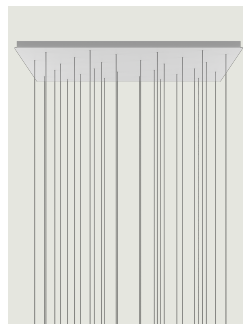

Rectangular Cluster System

Model 7 Lights

Lodes's multiple rectangular canopy (*Rectangular Cluster System*) is a ceiling suspension system in the form of a parallelepiped. It is a decorative element fitted with a variable but predefined number of holes and used to create more or less large compositions which offer different hanging possibilities based on the type of space and ceiling.

7 Lights

System

Cluster System

Structure: Metal

Matte White – 9010

Matte Black – 9005

Code

R05L07 1000U

R05L07 2000U

Net weight: 21.80 lbs

Parcels: 1

IP20

Options of Rectangular Cluster System

14 Lights

28 Lights

7 Lights - Low Voltage