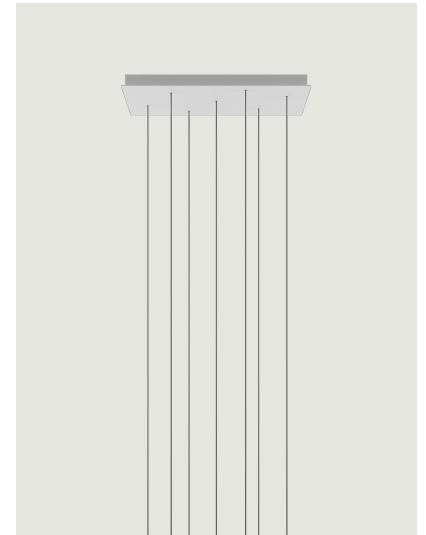

Rectangular Cluster System

Model 7 Lights

Lodes's multiple rectangular canopy (*Rectangular Cluster System*) is a ceiling suspension system in the form of a parallelepiped. It is a decorative element fitted with a variable but predefined number of holes and used to create more or less large compositions which offer different hanging possibilities based on the type of space and ceiling.

7 Lights

System

Cluster System

Structure: Metal

Matte White – 9010

Matte Black – 9005

Code

R05L07 1000U

R05L07 2000U

Net weight: 21.80 lbs

Parcels: 1

IP20

Options of Rectangular Cluster System

14 Lights

28 Lights

7 Lights - Low Voltage