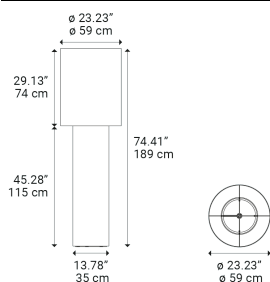

Pipe Large

Light source

LED
Medium Base
2 max 25 W

Diffuser: Linen

- White
- Black

Code

50773 1000U
50773 2000U

Net weight: 18.74 lbs