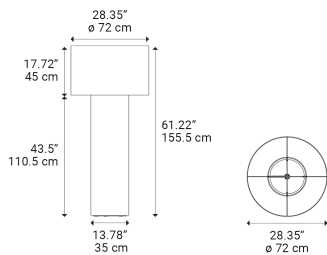

Pipe Medium

Light source

LED
Medium Base
2 max 25 W

Diffuser: Linen

	Code
White	50772 1000U
Black	50772 2000U

Net weight: 19.84 lbs

Parcels: 3

IP20