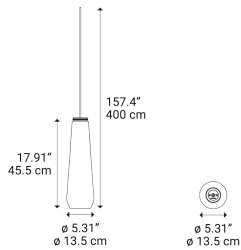

Glass Drop

Light source

LED
Medium Base
1 max 25 W

Diffuser: Blown glass

White

Code

50420 1200U

Chrome

50420 4000U

Net weight: 3.90 lbs

Parcels: 2

IP20

Energy Saving

Dim

ERC