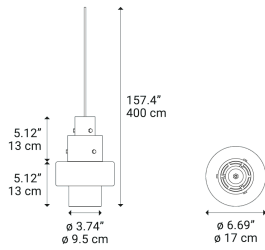

Gask

Light source

LED
Candelabra Base
1 max 15 W

Structure: Metal

-  Black
-  Black

Diffuser: Blown glass

-  Transparent
-  Army Green

Code

- 50620 0000U
- 50620 7100U

Net weight: 8.31 lbs

Parcels: 2

IP20

Energy Saving 

Dim 

ERC