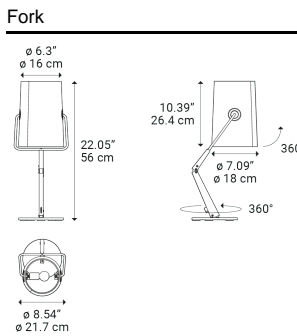

Light source
LED
Candelabra Base
1 max 15 W
(W / L Max 3.54")

Structure: Metal	
	Ivory
	Ivory
	Anthracite
	Anthracite

Diffuser: Cotton-linen		Code
	Ivory	50580 5400U
	Gray	50580 2600U
	Ivory	50580 5300U
	Gray	50580 2500U