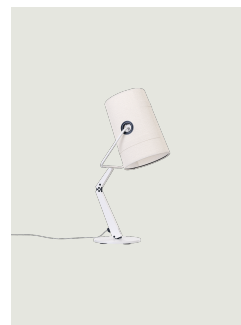

Fork

Model Fork small

Just like when you turn on a lamp inside a camping tent, the light inside the diffuser highlights the patchwork structure and enhances the texture of the canvas with visible stitching as in jeans.

The linen cotton diffuser, available in ivory and gray, creates a warm and soft lighting effect. 360° adjustable thanks to the gunmetal colored brass eyelets in strong material contrast with the softness of the fabric, the diffuser allows the light beam to be directed at will.

Fork small

Light source

LED E14
Candelabra Base
1 max 15 W
(W / L max 3.54")

Structure: Metal

- Ivory
- Ivory
- Anthracite
- Anthracite

Diffuser: Cotton-linen

Color	Code
Ivory	50510 5400U
Gray	50510 2600U
Ivory	50510 5300U
Gray	50510 2500U

Net weight: 1.76 lbs

Parcels: 2

IP20

Energy Saving

Dim

ERC

Options of Fork

Fork