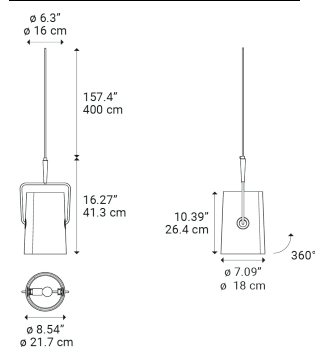

Fork small

Light source

LED E14
Candelabra Base
1 max 15 W
(W / L max 3.54")

Structure: Metal

-  Ivory
-  Ivory
-  Anthracite
-  Anthracite

Diffuser: Cotton-linen

- | Color | Code |
|--|-------------|
|  Ivory | 50510 5400U |
|  Gray | 50510 2600U |
|  Ivory | 50510 5300U |
|  Gray | 50510 2500U |

Net weight: 1.76 lbs

Parcels: 2

IP20

Energy Saving 

Dim 

ERC 

Options of Fork

Fork Large