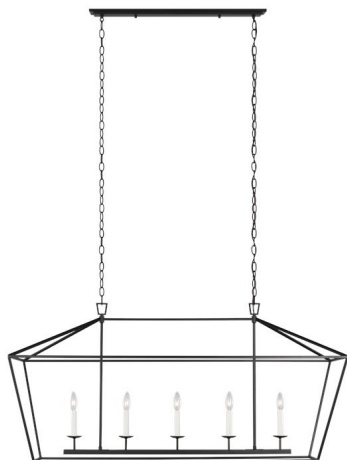

GENERATION LIGHTING

6692605-112: Five Light Medium Linear Chandelier

Collection: Dianna

Open, airy iron frame three-dimensional chandelier

Clear bulb(s) recommended for this fixture

Available in three finish options: Brushed Nickel, Midnight Black and Satin Brass

Assortment includes: 3-light mini lantern, 4-light small lantern, 5-light wide lantern and 5-light wide linear chandelier

Damp Rated

UPC #:785652085673

Finish: Midnight Black (112)

Dimensions:

Length: 50"

Width: 16 7/8"

Height: 24 3/8"

Weight: 13.8 lbs.

Overall Height: 98 7/8"

Wire: 120" (color/Black)

Chain: 72"

Connection: Mounted To Box

Bulbs:

5 - Candelabra Torpedo 60w Max. 120v - Not included

Material List:

1 Body - Steel - Midnight Black

2 Chain - Steel - Midnight Black

Safety Listing:

Safety Listed for Damp Locations

Backplate / Canopy Details:

Type	Height / Length	Width	Depth	Diameter	Outlet Box Up	Outlet Box Down
Canopy	3/4	27 1/8	4 7/8			