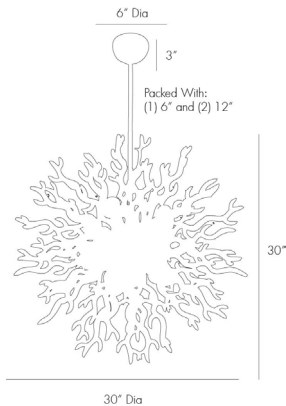

ARTERIORES

DIALLO LARGE CHANDELIER

89992

H: 40 IN, Dia: 30.00 IN

White Lacquer

Contract Suitable As Is

Coral inspired, the large 8 light white lacquered resin chandelier, is as dramatic as it is unique. The antique brass center sphere gives it just the right amount of bling. Photographed with silver tip globe bubs. Damp-rated, although limited covered outdoor conditions may affect finish.

APPEARANCE

Material	Resin, Steel
Material Type	Painted, Plated
Finish	Brushed Brass
Top Coat/Sealant	true

DIMENSIONS

Chandelier	H: 30 IN, Dia: 30.00 IN
Minimum Hanging Height	40 IN
Maximum Hanging Height	52 IN
Canopy	H: 3 IN, Dia: 6.00 IN

WIRING

Rating	Damp
Cord	10 FT IN, Black, SVT
Socket	8, Type B=-E12 Other
Photographed Bulb	Clear Globe Bulb
Maximum Watt	40
Voltage	110-120 V

CERTIFICATIONS

Cerifications	Mexico Australia, China, European Union, United Arab Emirates, United States, Canada
---------------	---

COMPLIANCY

UL/ETL	Yes
CB	Yes
RoHS	true

SHIPPING

Product Weight	31 LBS
Gross Weight 1	34.7 LBS
Shipping Box 1	H: 11 IN, L: 34 IN, W: 15 IN

REPLACEMENT PARTS

Replacement Part 1	PIPE-101
Replacement Part 1 Dim	(1) 6" and (1) 12"
Replacement Part 2	PIVOT-103