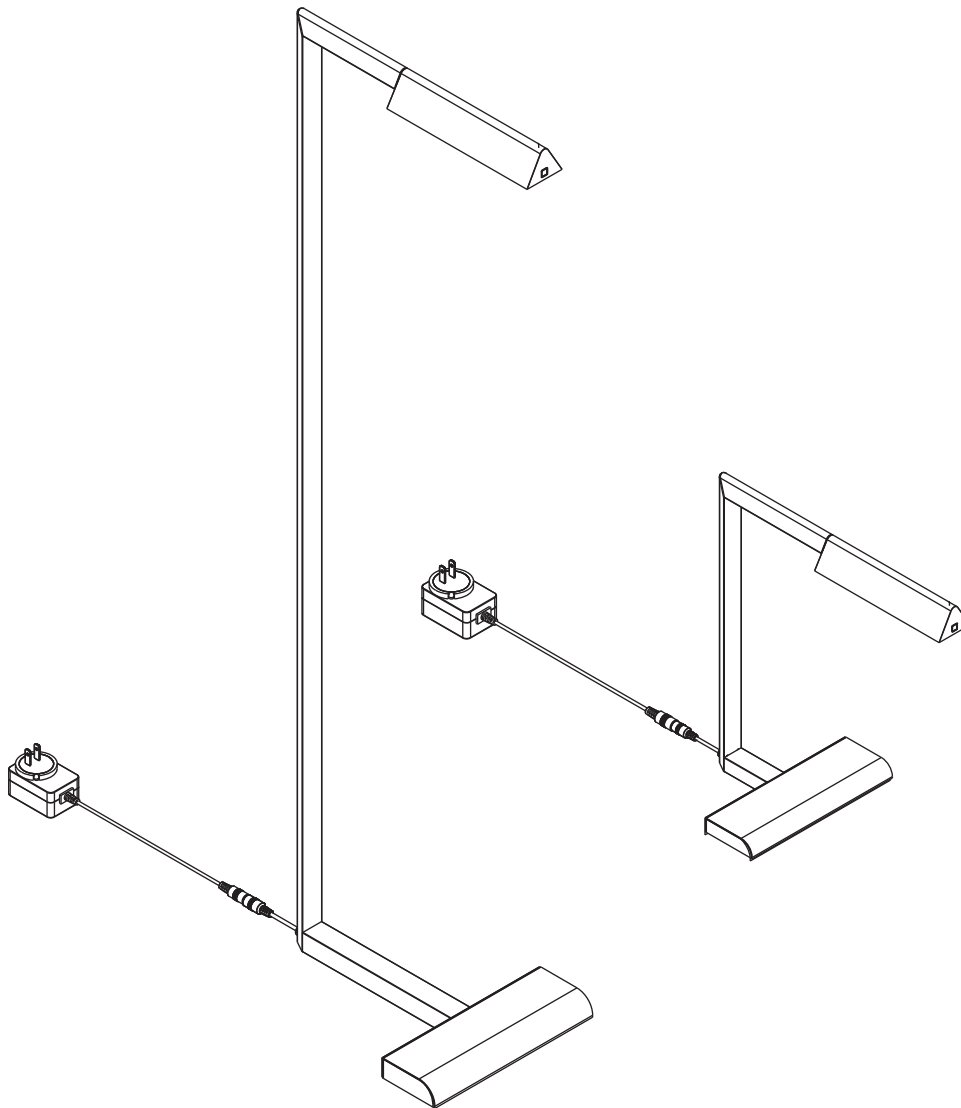

Dessau Floor and Table Lamp

700PRTDES, 700PRTDEST 1.0

PORTABLE

GENERAL PRODUCT INFORMATION:

This product is suitable for dry locations only.

This instruction shows a typical installation.

IMPORTANT SAFETY INSTRUCTIONS
This portable lamp has a polarized plug (one blade is wider than the other) as a safety feature to reduce the risk of electric shock. This plug will fit in a polarized outlet only one way. If the plug does not fit fully in the outlet, reverse the plug. If it still does not fit contact a qualified electrician. Never use with an extension cord unless plug can be fully inserted. Do not attempt to defeat this safety feature.

7400 Linder Ave, Skokie, IL 60077

847.410.4400

www.techlighting.com

© 2020 Tech Lighting, L.L.C. All rights reserved.

Visual Comfort Group

SAVE THESE INSTRUCTIONS!