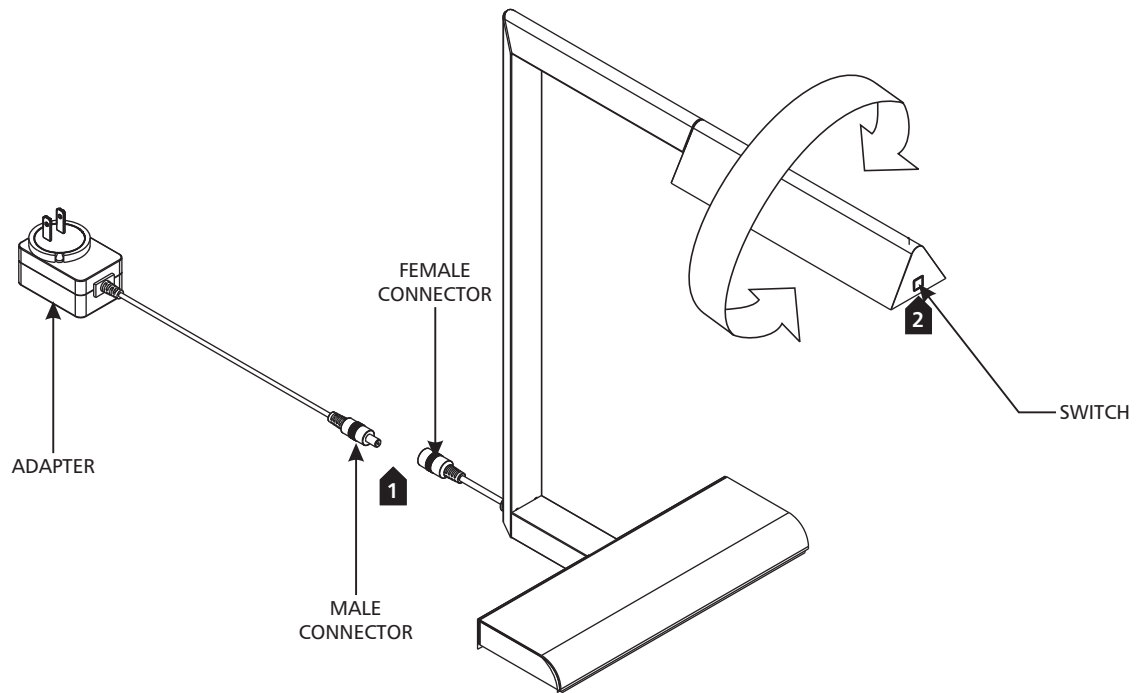

Dessau Floor and Table Lamp

700PRTDES, 700PRTDEST 1.0

PORTABLE

GENERAL PRODUCT INFORMATION:

This product is suitable for dry locations only.

This instruction shows a typical installation.

IMPORTANT SAFETY INSTRUCTIONS
This portable lamp has a polarized plug (one blade is wider than the other) as a safety feature to reduce the risk of electric shock. This plug will fit in a polarized outlet only one way. If the plug does not fit fully in the outlet, reverse the plug. If it still does not fit contact a qualified electrician. Never use with an extension cord unless plug can be fully inserted. Do not attempt to defeat this safety feature.

7400 Linder Ave, Skokie, IL 60077

847.410.4400

www.techlighting.com

© 2020 Tech Lighting, L.L.C. All rights reserved.

Visual Comfort Group

SAVE THESE INSTRUCTIONS!

Install the Fixture

1A

- 1 Connect the male connector from the adapter to the female adapter on the fixture.
- 2 Use the switch to turn the fixture on/off and to change dimming levels by tapping on the touch sensitive switch.
- 3 **Optional:** Turn the light to the desired direction by carefully pivoting it.