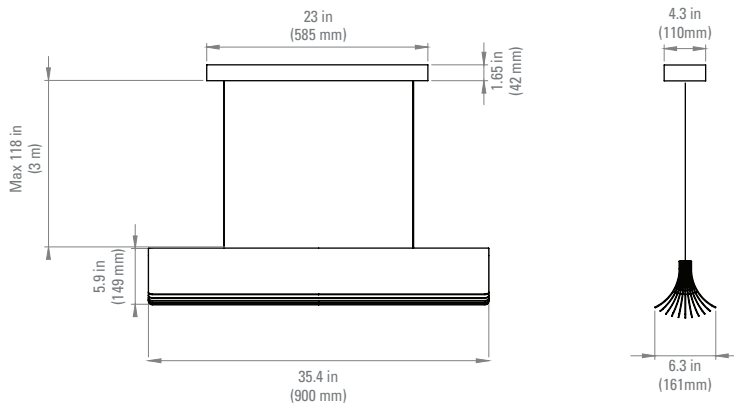

TECHNICAL SHEET

North America standards

FICHE TECHNIQUE

normes Nord Américaines

PENDANT LAMP

SUSPENSION

Material Matériau	Anodized aluminum Aluminium anodisé
Net weight Poids net	6 kg
Base Embase	23 x 1.65 x 4.3 in 585 x 42 x 110 mm
Packaging Emballage	39.76 x 10.23 x 9.84 in 1010 x 260 x 250 mm
IP IP	20

Voltage Tension	110V
Class Classe	1
Watt Watt	34W
Source Source	INTEGRATED LED 2700K
Lumens output Lumens	3400 lm (nominal value) 3400 lm (valeur nominale)
Driver Driver	Driver supplied (3.5 x 1.65 x 1.2 in) TRIAC dimmable 1110 mA / 38W Driver fourni (90 x 42 x 31 mm) Dimmable TRIAC 1110 mA / 38W
Wire Câble	Length : 118 in Longueur : 3 m
Switch Interrupteur	NA
Plug Fiches	NA

FINISH FINITION

Gold-Gold
GOL-GOL