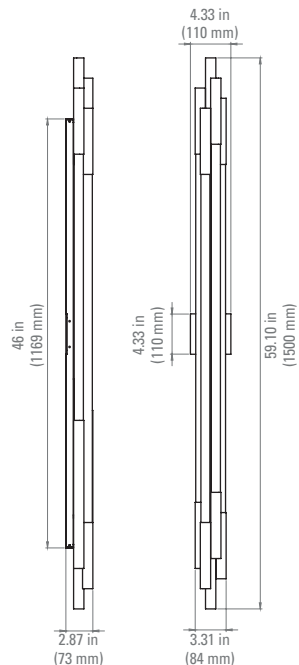

ORG w 1500

by Sebastian Summa

TECHNICAL SHEET North America standards

FICHE TECHNIQUE normes Nord Américaines

WALL LAMP

APPLIQUE

Materials Matériaux	Aluminum, glass, acrylic Aluminium, verre, acrylique
Weight Poids	4,7 Kg
Packaging Emballage	56.88 x 13.97 x 3.9 in 1445 x 355 x 100 mm
IP IP	20

Voltage Tension	110V
Class Classe	1
Watt Watt	18W
Source Source	INTEGRATED LED 2700 K
Lumens output Lumens	1700 lm (installed value) 1700 lm (valeur installée)
Driver Driver	Driver supplied (6x2x0.8 in) TRIAC dimmable 12V / 25W Driver fourni (155x54x20 mm) Dimmable TRIAC 12V / 25W
Wire Câble	NA
Switch Interrupteur	NA
Plug Fiches	NA