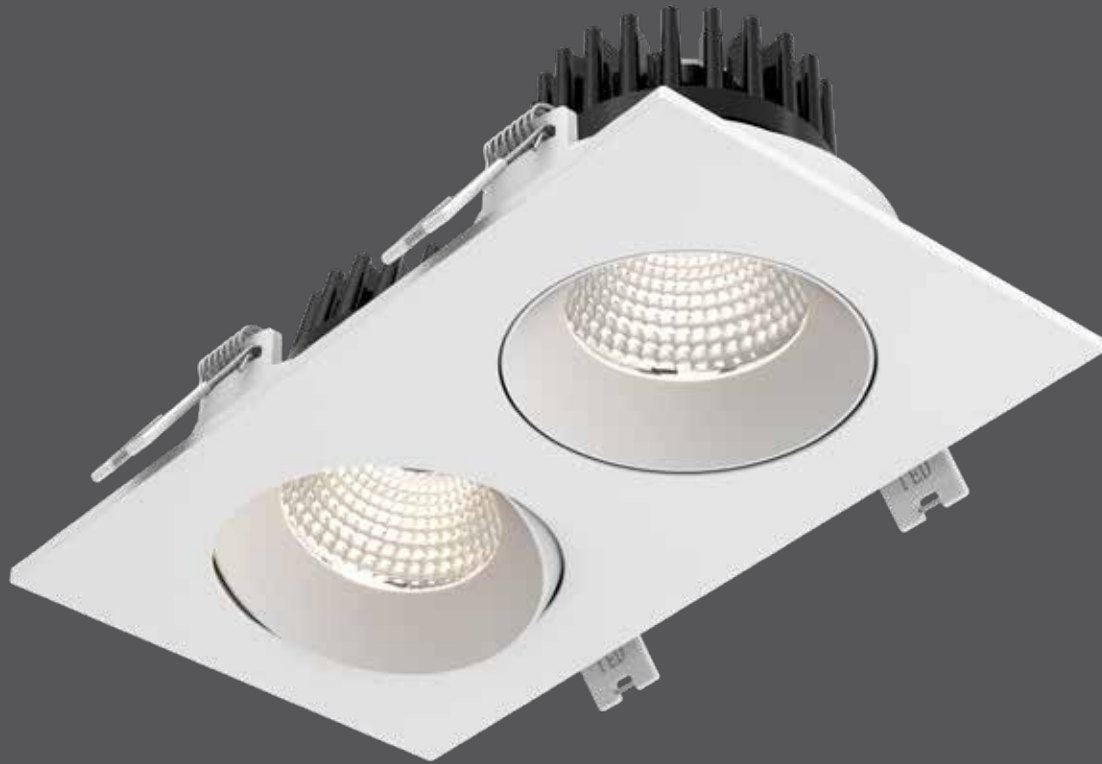

# Revolve Duo

Our Recessed family has grown with a new range of adjustable downlights. The effortless design and high functionality of these fixtures are sure to make a welcome addition in any room.

**NEW** WET SWIVEL/DIRECTIONAL 30° ETL IC RATED

AIR TIGHT 2700k 3000k 3500k 4000k 5000k ENERGY STAR JA8 CERTIFIED

Model	Size	Watts	Delivered lumens	LED lumens	CRI	Color °T	Voltage
<b>GBR35-CC-DUO</b>	4"	24 W	1740 lm	1815 lm	90	2700, 3000, 3500, 4000, 5000 K	120 V

### Specifications

Includes a junction box with integrated dimmable driver  
 Can be daisy chained  
 Superior LED performance and lifespan  
 30° tilting, 360° rotation  
 Minimal heat emission  
 Aluminum construction  
 Switch-selectable CCT: 2700K/3000 K/3500 K/4000 K/5000 K  
 Low profile  
 40° beam spread  
 IC certification (suitable for direct contact with insulation)  
 Air-tight certified as per ASTM E283-04  
 Suitable for wet locations  
 Ideal operating temperature: -20° to 40° C  
 5-year warranty

### Note

Other color °T, finishes, and voltage options are available but may require MOQ's and longer lead times. Please contact your DALI representative for more information.

**GBR35-CC-DUO** 7-1/8" x 3-1/2" 