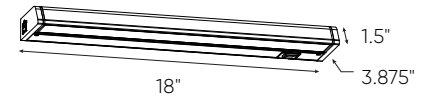

Model	Size	Watts	Delivered lumens	LED lumens	CRI	Color °T	Voltage
HLF09-3K	9"	3 W	200 lm	250 lm	90	3000 K	120 V
HLF12-3K	12"	4 W	380 lm	450 lm	90	3000 K	120 V
HLF18-3K	18"	8 W	675 lm	750 lm	90	3000 K	120 V
HLF24-3K	24"	12 W	900 lm	1000 lm	90	3000 K	120 V
HLF30-3K	30"	16 W	1100 lm	1200 lm	90	3000 K	120 V

Specifications

120 V direct connection or plug-in
Dimmable with regular low-voltage electronic dimmers
Over 50,000 hours of service life
Interconnectable
Very low profile
Robust construction

Note

Other Color °T and Finishes available, but may require MOQ's and longer lead times. Please contact your DALs representative for more information.

Finish

○ **WH** White

Accessories

9000-ACCE24
24" extension cord
9000-ACCE72
72" extension cord

Order example

HLF18-3K-WH
18" undercabinet fixed hardwire linear with 675 lumens at 3000K in a white finish

HLF18