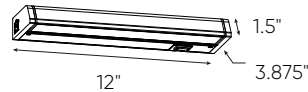

Model	Size	Watts	Delivered lumens	LED lumens	CRI	Color °T	Voltage
HLF09-3K	9"	3 W	200 lm	250 lm	90	3000 K	120 V
HLF12-3K	12"	4 W	380 lm	450 lm	90	3000 K	120 V
HLF18-3K	18"	8 W	675 lm	750 lm	90	3000 K	120 V
HLF24-3K	24"	12 W	900 lm	1000 lm	90	3000 K	120 V
HLF30-3K	30"	16 W	1100 lm	1200 lm	90	3000 K	120 V

Specifications

120 V direct connection or plug-in
Dimmable with regular low-voltage electronic dimmers
Over 50,000 hours of service life
Interconnectable
Very low profile
Robust construction

Note

Other Color °T and Finishes available, but may require MOQ's and longer lead times. Please contact your DALs representative for more information.

Finish

○ **WH** White

Accessories

9000-ACCE24
24" extension cord
9000-ACCE72
72" extension cord

Order example

HLF18-3K-WH
18" undercabinet fixed hardwire linear with 675 lumens at 3000K in a white finish

HLF12