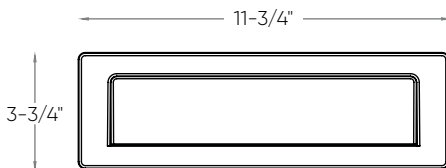

Model	Size	Watts	Delivered lumens	CRI	Color °T	Voltage
DCP-BRK12	12"	8 W	200 lm	80	RGB + 2200 K - 4000 K	24 V DC

Specifications

Excellent color rendering
Full color spectrum
2200K - 4000K in pure whites
Superior LED performance and lifespan
Can be recessed or surface mounted
Bluetooth mesh technology
40° beam angle
Dimmable through the Dals Connect app
Over 50,000 hours of service life
Suitable for wet locations
5-year warranty

Note

Add the DALS Connect Pro Core transformer for even greater flexibility: voice control, remote access, expanded mesh network.

Finish

● BK Black

Smart transformers

DCP-TR60-BK

60W, 120VAC 60Hz input, 24V DC output
low-voltage smart transformer

DCP-TR200-BK

200W, 120VAC 60Hz input, 24V DC output
low-voltage smart transformer

Download the Dals Connect app

Create groups
Set schedules
Remote access*
Compatible with Google Assistant and Amazon Alexa*

* Core needed

Accessories

DCP-PTR36

Plug-in driver

DCP-EXT6FT

6' extension cable

DCP-EXT20FT

20' extension cable

DCP-EXT-T

6" T-connector

DCP-BRK12

15/16"