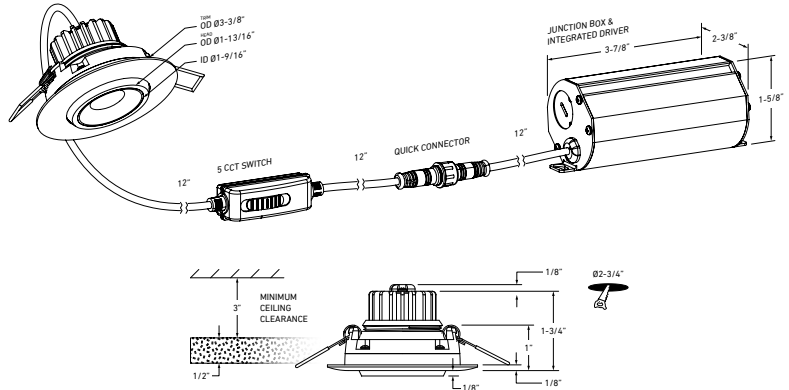

MODEL NAME **LEDDOWNG3-CC**
SCOPE
3-Inch Gimbal Recessed

There are moments when you want the ability to direct light as you please. With our LED Gimbal recessed fixture this has now become a reality with the easiest of installations.

PROJECT: _____ **TYPE:** _____

DATE: _____ **QTY:** _____

NOTES:

QUICK SPECS

SIZE	WATTS	DELIVERED LUMENS*	COLOR °T 5CCT	CRI	VOLTAGE	BEAM ANGLE	FINISH
3"	8W	680lm	2700K 3000K 3500K 4000K 5000K	90	120V	40°	<input type="radio"/> White <input type="radio"/> Satin Nickel <input checked="" type="radio"/> Black

*Lumen output measured at 3000K

LIGHT DISTRIBUTION

CONSTRUCTION

Lens Clear	Type of optics Optical lens	Type of LED COB
Lens material Acrylic	Housing material Cast aluminum	Cut hole size 2-3/4"

RATINGS

Placement Indoor/Outdoor	Lifespan 50,000 hrs.	FT rating FT6
Location Wet	Certifications ETL, FCC, ICES, ES IC, ASTM E283-04, T24	Operating temperature -20° to 40° C

- REC-EXT108**
108" extension cord for recessed fixtures
- REC-EXT230**
230" extension cord for recessed fixtures

**ELECTRICAL
DETAILS**

Input voltage
100-135V

Output current
300mA

Power factor
97%

Driver type
Constant current