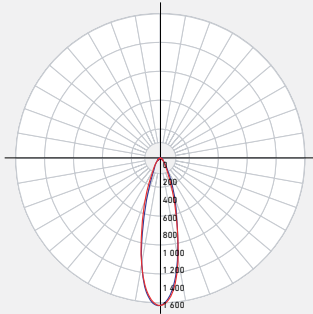

PROJECT: _____ **TYPE:** _____

DATE: _____ **QTY:** _____

NOTES:

QUICK SPECS

SIZE	WATTS	DELIVERED LUMENS*	COLOR °T 5CCT	CRI	VOLTAGE	BEAM ANGLE	FINISH
3"	8W	680lm	2700K 3000K 3500K 4000K 5000K	90	120V	40°	<input type="radio"/> White <input type="radio"/> Satin Nickel <input checked="" type="radio"/> Black

*Lumen output measured at 3000K

LIGHT DISTRIBUTION

CONSTRUCTION

Lens Clear	Type of optics Optical lens	Type of LED COB
Lens material Acrylic	Housing material Cast aluminum	Cut hole size 2-3/4"

RATINGS

Placement Indoor/Outdoor	Lifespan 50,000 hrs.	FT rating FT6
Location Wet	Certifications ETL, FCC, ICES, ES IC, ASTM E283-04, T24	Operating temperature -20° to 40° C