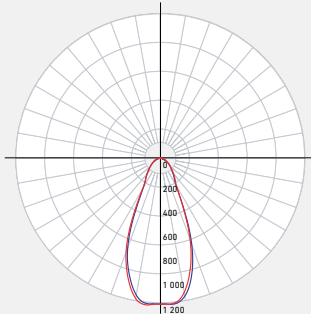

MODEL NAME **FGM6-CC PIVOT**
6-Inch Flat Gimbal Recessed

With powerful lumen output and the ability to direct light with a 360° rotation and a 90° tilt angle, this product will meet your every need.

PROJECT:	TYPE:
DATE:	QTY:
NOTES:	

QUICK SPECS

SIZE	WATTS	DELIVERED LUMENS*	COLOR °T 5CCT	CRI	VOLTAGE	BEAM ANGLE	FINISH
6"	14.5W	1050lm	2700K 3000K 3500K 4000K 5000K	90	120V	40°	<input type="radio"/> White <input type="radio"/> Satin Nickel <input type="radio"/> Black

*Lumen output measured at 3000K

LIGHT DISTRIBUTION

CONSTRUCTION

Lens Clear	Type of optics Optical lens	Type of LED COB
Lens material Acrylic	Housing material Cast aluminum	Cut hole size 6-1/4"

RATINGS

Placement Indoor/Outdoor	Lifespan 50,000 hrs.	FT rating FT6
Location Wet	Certifications ETL, FCC, ICES, ES IC, ASTM E283-04, T24	Operating temperature -20° to 40° C