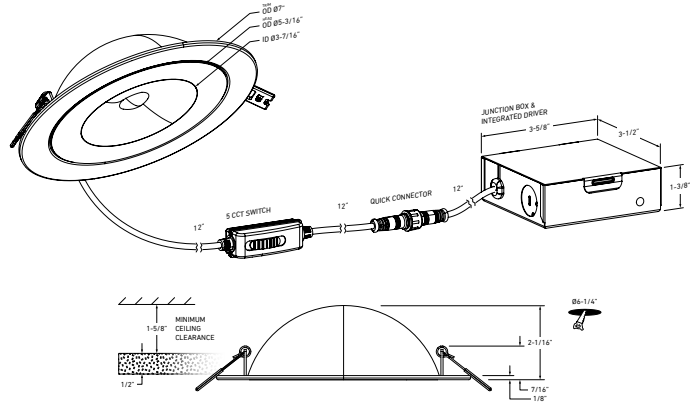

MODEL NAME **FGM6-CC PIVOT**
6-Inch Flat Gimbal Recessed

With powerful lumen output and the ability to direct light with a 360° rotation and a 90° tilt angle, this product will meet your every need.

PROJECT:	TYPE:
DATE:	QTY:
NOTES:	

QUICK SPECS

SIZE	WATTS	DELIVERED LUMENS*	COLOR °T 5CCT	CRI	VOLTAGE	BEAM ANGLE	FINISH
6"	14.5W	1050lm	2700K 3000K 3500K 4000K 5000K	90	120V	40°	<input type="radio"/> White <input type="radio"/> Satin Nickel <input type="radio"/> Black

*Lumen output measured at 3000K

LIGHT DISTRIBUTION

CONSTRUCTION

Lens Clear	Type of optics Optical lens	Type of LED COB
Lens material Acrylic	Housing material Cast aluminum	Cut hole size 6-1/4"

RATINGS

Placement Indoor/Outdoor	Lifespan 50,000 hrs.	FT rating FT6
Location Wet	Certifications ETL, FCC, ICES, ES IC, ASTM E283-04, T24	Operating temperature -20° to 40° C

- REC-EXT108**
108" extension cord for recessed fixtures
- REC-EXT230**
230" extension cord for recessed fixtures

ELECTRICAL DETAILS	Input voltage 108-135V	Output current 330mA	Power factor 99%	Driver type Constant current
	Output voltage 35V	LED model # COB	THD harmonic distortion <30%	Binning type 3 SDCM