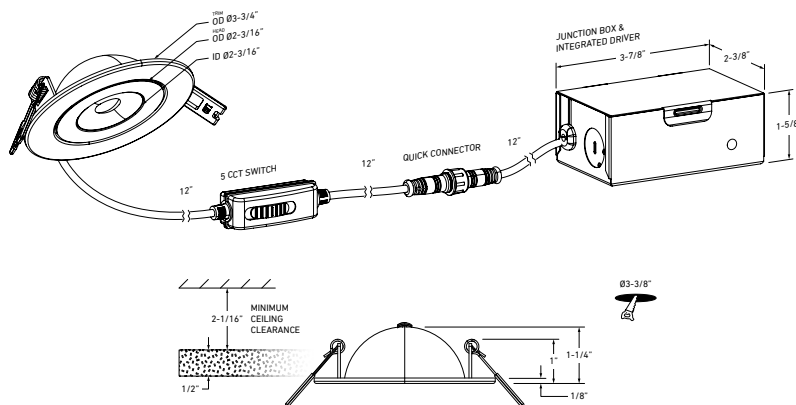

MODEL NAME **FGM3-CC PIVOT**
3-Inch Flat Gimbal Recessed

With powerful lumen output and the ability to direct light with a 360° rotation and a 90° tilt angle, this product will meet your every need.

PROJECT:	TYPE:
DATE:	QTY:
NOTES:	

*Lumen output measured at 3000K

LIGHT DISTRIBUTION

CONSTRUCTION

Lens Clear	Type of optics Optical lens	Type of LED COB
Lens material Acrylic	Housing material Cast aluminum	Cut hole size 3-3/8"

RATINGS

Placement Indoor/Outdoor	Lifespan 50,000 hrs.	FT rating FT6
Location Wet	Certifications ETL, FCC, ICES, ES IC, ASTM E283-04, T24	Operating temperature -20° to 40° C

WHAT'S IN THE BOX

- LED recessed fixture
- Junction box
- Push-in wire connectors
- Mounting hardware
- Instruction sheet

ACCESSORIES

- RFP-UNI**
Universal Drilling Plate
- RFP-23**
Drilling Plate

ADAPTERS

- REC-EXT108**
108" extension cord for recessed fixtures
- REC-EXT230**
230" extension cord for recessed fixtures

ELECTRICAL DETAILS	Input voltage 108-135V	Output current 141mA	Power factor 93%	Driver type Constant current
	Output voltage 35V	LED model # COB	THD harmonic distortion <30%	Binning type 3 SDCM