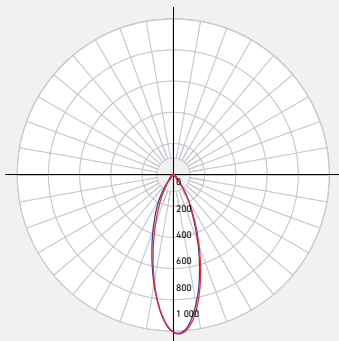

MODEL NAME **FGM3-CC PIVOT**
3-Inch Flat Gimbal Recessed

With powerful lumen output and the ability to direct light with a 360° rotation and a 90° tilt angle, this product will meet your every need.

PROJECT:	TYPE:
DATE:	QTY:
NOTES:	

QUICK SPECS

SIZE	WATTS	DELIVERED LUMENS*	COLOR °T 5CCT	CRI	VOLTAGE	BEAM ANGLE	FINISH
3"	6W	540lm	2700K 3000K 3500K 4000K 5000K	90	120V	40°	<input type="radio"/> White <input checked="" type="radio"/> Black

*Lumen output measured at 3000K

LIGHT DISTRIBUTION

CONSTRUCTION

Lens Clear	Type of optics Optical lens	Type of LED COB
Lens material Acrylic	Housing material Cast aluminum	Cut hole size 3-3/8"

RATINGS

Placement Indoor/Outdoor	Lifespan 50,000 hrs.	FT rating FT6
Location Wet	Certifications ETL, FCC, ICES, ES IC, ASTM E283-04, T24	Operating temperature -20° to 40° C