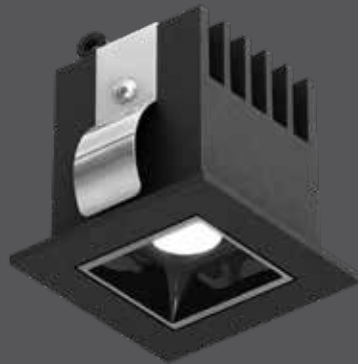

Recessed downlight

Providing a contemporary and functional style to any space. Framed by a powder-coated finish, these high-output fixtures provide a crisp, low-glare emission.

Model	Size	Watts	Delivered lumens	LED lumens	CRI	Color °T	Voltage
MSL1-3K	2"	4 W	170 lm	200 lm	90	3000 K	120 V
MSL2-3K	3"	6 W	320 lm	400 lm	90	3000 K	120 V

Specifications

Over 50,000 hours of service life
 Every fixture includes a junction box with integrated driver
 Non-dimmable
 Can be daisy chained
 Superior LED performance and lifespan
 Regressed light source
 Minimal heat emission
 Aluminum construction
 Suitable for dry locations
 5-year warranty

Accessories

RFP-MSL1
 Rough-in plate for MSL1
RFP-MSL2
 Rough-in plate for MSL2

Finish

○ **AWH** White
 ● **BK** Black

Order example

MSL2-3K-BK
 Non-dimmable MSL2-3K 3" recessed downlight fixture in a black finish