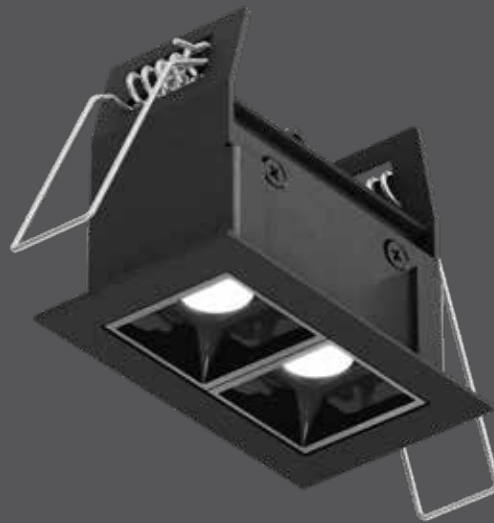

Recessed downlight

Providing a contemporary and functional style to any space. Framed by a powder-coated finish, these high-output fixtures provide a crisp, low-glare emission.

Model	Size	Watts	Delivered lumens	LED lumens	CRI	Color °T	Voltage
MSL1-3K	2"	4 W	170 lm	200 lm	90	3000 K	120 V
MSL2-3K	3"	6 W	320 lm	400 lm	90	3000 K	120 V

Specifications

Over 50,000 hours of service life
 Every fixture includes a junction box with integrated driver
 Non-dimmable
 Can be daisy chained
 Superior LED performance and lifespan
 Regressed light source
 Minimal heat emission
 Aluminum construction
 Suitable for dry locations
 5-year warranty

Accessories

RFP-MSL1
 Rough-in plate for MSL1
RFP-MSL2
 Rough-in plate for MSL2

Finish

○ **AWH** White
 ● **BK** Black

Order example

MSL2-3K-BK
 Non-dimmable MSL2-3K 3" recessed downlight fixture in a black finish