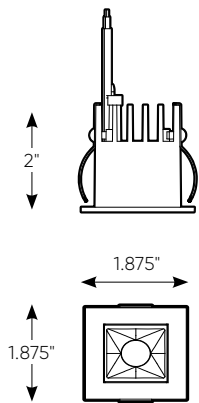

Recessed downlight

Providing a contemporary and functional style to any space. Framed by a powder-coated finish, these high-output fixtures provide a crisp, low-glare emission.

Model	Size	Watts	Delivered lumens	LED lumens	CRI	Color °T	Voltage
MSL1-3K	2"	4 W	170 lm	200 lm	90	3000 K	120 V
MSL2-3K	3"	6 W	320 lm	400 lm	90	3000 K	120 V

Accessories

RFP-MSL1
 Rough-in plate for MSL1
RFP-MSL2
 Rough-in plate for MSL2

Finish

○ **AWH** White
 ● **BK** Black

Order example

MSL2-3K-BK
 Non-dimmable MSL2-3K 3" recessed downlight fixture in a black finish

Note

Other Color °T and Finishes available, but may require MOQ's and longer lead times. Please contact your DALI representative for more information.

MSL1-3K 1-9/16" x 1-9/16" 

MSL2-3K 1-9/16" x 2-5/8" 