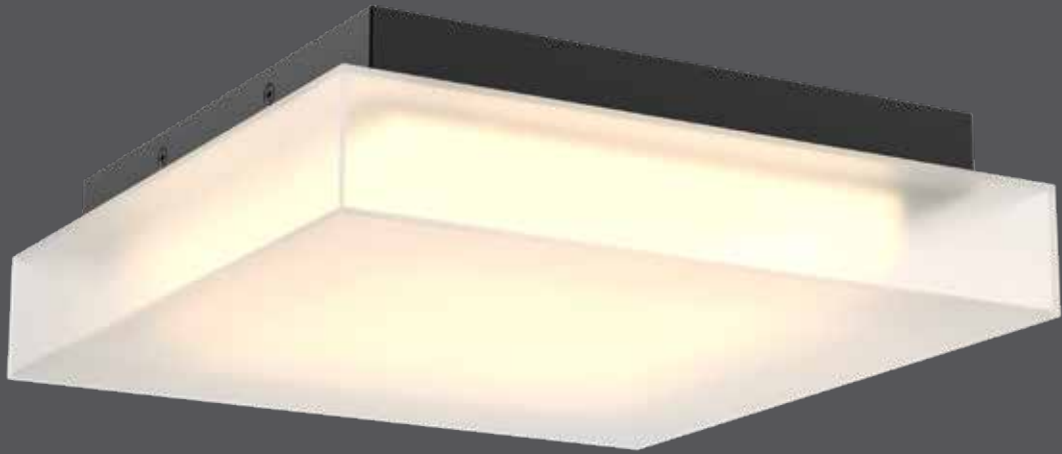

Misty

This new Flush mount offers clean lines and a wonderful semi-opaque diffuser that adds flair without being the center of attention. It will definitely blend into any project you may have.

NEW

DRY

2700k 3000k 3500k 4000k 5000k

COLOR TEMPERATURE

ETL US Intertek

Model	Size	Watts	Delivered lumens	CRI	Color °T	Voltage
FUZ11-CC	11"	15 W	1000 lm	80	2700, 3000, 3500, 4000, 5000 K	120 V

Specifications

Over 50,000 hours of service life
 Integrated driver
 Minimal heat emission
 Die-cast aluminum housing
 Switch-selectable CCT: 2700 K/3000 K/
 3500 K/4000 K/5000 K
 Canopy mount on 4" octagonal
 junction box
 Suitable for dry locations
 Easy installation
 Refer to website for dimmer compatibility
 5-year warranty