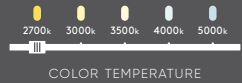

Lyra

These modern LED vanity lights can be installed in 2 directions; horizontal or vertical based on your desired lighting layout. Let your imagination go.

UPGRADE

DAMP

ADA
COMPLIANT

Model	Size	Watts	Delivered lumens	LED lumens	CRI	Color °T	Voltage
LEDVAN003-CC-24	24"	22 W	1275 lm	1600 lm	90	2700, 3000, 3500,	120 V
LEDVAN003-CC-32	32"	38 W	2250 lm	4000 lm	90	4000, 5000 K	120 V

Specifications

Over 50,000 hours of service life
 Warm white light output
 ADA compliant
 Superior color consistency
 Integrated dimmable driver
 Switch-selectable CCT: 2700 K/
 3000 K/3500 K/4000 K/5000 K in canopy
 Suitable for damp locations
 Refer to website for dimmer compatibility
 5-year warranty

Finish

- **BB** Brushed Brass
- **BK** Black
- **CH** Chrome
- **SN** Satin Nickel

Note

Other Color °T and Finishes available, but may require MOQ's and longer lead times. Please contact your DALs representative for more information.