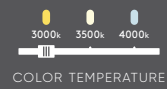

Cylindrical pendant

These beautiful modern pendants with vertical light strips running along the side create tasteful accents to any interior design, whether in a cluster or standalone. Height adjustable 10-foot cables and flexible switch-selectable color temperatures make these decorative pendants an easy choice. Available in multiple sizes and finishes.

DAMP

COLOR TEMPERATURE

Model	Size	Watts	Delivered lumens	CRI	Color °T	Voltage
PDLED120-24	24"	30 W	300 lm	90	3000 K - 3500 K - 4000 K	120 V - 277 V
PDLED120-36	36"	30 W	300 lm	90	3000 K - 3500 K - 4000 K	120 V - 277 V
PDLED120-48	48"	30 W	300 lm	90	3000 K - 3500 K - 4000 K	120 V - 277 V
PDLED120-60	60"	30 W	300 lm	90	3000 K - 3500 K - 4000 K	120 V - 277 V

Specifications

Over 50,000 hours of service life
 Adjustable cable length to 10 feet
 Switch-selectable CCT: 3000 K/3500 K/4000 K inside canopy
 Frosted reflector
 Low power consumption
 Superior color consistency
 Canopy mount on 4" octagon junction box
 Integrated dimmable driver

Model	Size	Watts	Delivered lumens	CRI	Color °T	Voltage
PDLED120-5	Ø22"/5 lights	150 W	1500 lm	90	3000 K - 3500 K - 4000 K	120 V - 277 V
PDLED120-8	Ø26"/8 lights	150 W	1500 lm	90	3000 K - 3500 K - 4000 K	120 V - 277 V
PDLED120-SQ5	47"/5 lights	240 W	2400 lm	90	3000 K - 3500 K - 4000 K	120 V - 277 V
PDLED120-SQ8	84"/8 lights	240 W	2400 lm	90	3000 K - 3500 K - 4000 K	120 V - 277 V