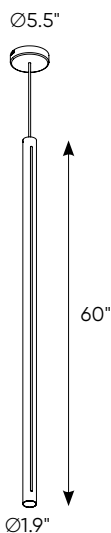

PDLED120-60