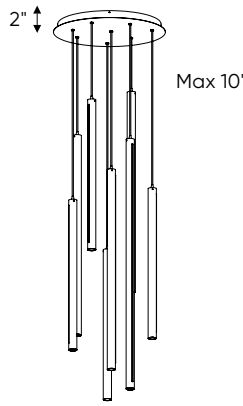

Specifications

Over 50,000 hours of service life
 Adjustable cable length to 10 feet
 Switch-selectable CCT: 3000 K/3500 K/4000 K inside canopy
 Frosted reflector
 Low power consumption
 Superior color consistency
 Canopy mount on 4" octagon junction box
 Integrated dimmable driver

Specifications

Over 50,000 hours of service life
 Individually adjustable cable length up to 10 feet
 Switch-selectable CCT: 3000 K/3500 K/4000 K inside canopy
 Frosted reflector
 Low power consumption
 Superior color consistency
 Canopy mount on 4" octagon junction box
 Integrated dimmable driver
 Compatible with TRIAC, ELV and 0-10 V dimmers
 Suitable for damp locations
 Refer to website for dimmer compatibility
 5-year warranty

Finish

- **BK** Black
- **WH** White

Order example

PDLED120-8-WH
 Dimmable PDLED120-8, Ø26" canopy with 8 clustered cylindrical pendants in a white finish

Note

Other Color °T and Finishes available, but may require MOQ's and longer lead times. Please contact your DALI representative for more information.

PDLED120-5

Ø22"

PDLED120-8

Ø26"

PDLED120-SQ5

47-5/16" x 11"

PDLED120-SQ8

84" x 12"