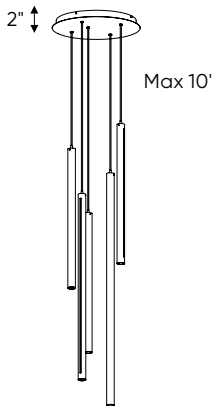

Specifications

Over 50,000 hours of service life
 Adjustable cable length to 10 feet
 Switch-selectable CCT: 3000 K/3500 K/4000 K inside canopy
 Frosted reflector
 Low power consumption
 Superior color consistency
 Canopy mount on 4" octagon junction box
 Integrated dimmable driver

Specifications

Over 50,000 hours of service life
 Individually adjustable cable length up to 10 feet
 Switch-selectable CCT: 3000 K/3500 K/4000 K inside canopy
 Frosted reflector
 Low power consumption
 Superior color consistency
 Canopy mount on 4" octagon junction box
 Integrated dimmable driver
 Compatible with TRIAC, ELV and 0-10 V dimmers
 Suitable for damp locations
 Refer to website for dimmer compatibility
 5-year warranty

Finish

- **BK** Black
- **WH** White

Order example

PDLED120-8-WH
 Dimmable PDLED120-8, Ø26" canopy with 8 clustered cylindrical pendants in a white finish

Note

Other Color °T and Finishes available, but may require MOQ's and longer lead times. Please contact your DALI representative for more information.

PDLED120-5

Ø22"

PDLED120-8

Ø26"

PDLED120-SQ5

47-5/16" x 11"

PDLED120-SQ8

84" x 12"