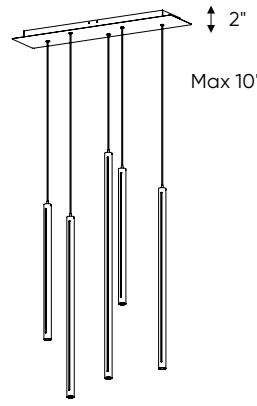

Specifications

Over 50,000 hours of service life
 Adjustable cable length to 10 feet
 Switch-selectable CCT: 3000 K/3500 K/4000 K inside canopy
 Frosted reflector
 Low power consumption
 Superior color consistency
 Canopy mount on 4" octagon junction box
 Integrated dimmable driver

Specifications

Over 50,000 hours of service life
 Individually adjustable cable length up to 10 feet
 Switch-selectable CCT: 3000 K/3500 K/4000 K inside canopy
 Frosted reflector
 Low power consumption
 Superior color consistency
 Canopy mount on 4" octagon junction box
 Integrated dimmable driver
 Compatible with TRIAC, ELV and 0-10 V dimmers
 Suitable for damp locations
 Refer to website for dimmer compatibility
 5-year warranty

Finish

- **BK** Black
- **WH** White

Order example

PDLED120-8-WH
 Dimmable PDLED120-8, Ø26" canopy with 8 clustered cylindrical pendants in a white finish

Note

Other Color °T and Finishes available, but may require MOQ's and longer lead times. Please contact your DALI representative for more information.

PDLED120-5

Ø22"

PDLED120-8

Ø26"

PDLED120-SQ5

47-5/16" x 11"

PDLED120-SQ8

84" x 12"