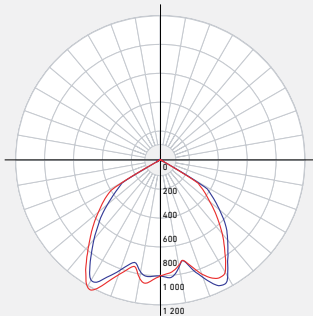

**QUICK SPECS**

SIZE	WATTS	DELIVERED LUMENS*	COLOR °T 5CCT	CRI	VOLTAGE	BEAM ANGLE	FINISH
8"	40W	2600lm	2700K 3000K 3500K 4000K 5000K	90	277V/347V	120°	○ White

\*Lumen output measured at 3000K

**LIGHT DISTRIBUTION**

<b>CONSTRUCTION</b>	<b>Lens</b> Clear	<b>Type of optics</b> Reflector	<b>Type of LED</b> COB
	<b>Lens material</b> Glass	<b>Housing material</b> Cast aluminum	<b>Cut hole size</b> 7-1/2"

<b>RATINGS</b>	<b>Placement</b> Indoor/Outdoor	<b>Lifespan</b> 50,000 hrs.	<b>FT rating</b> FT6
	<b>Location</b> Wet	<b>Certifications</b> ETL, FCC, ICES, ES IC, ASTM E283-04, T24	<b>Operating temperature</b> -20° to 40° C