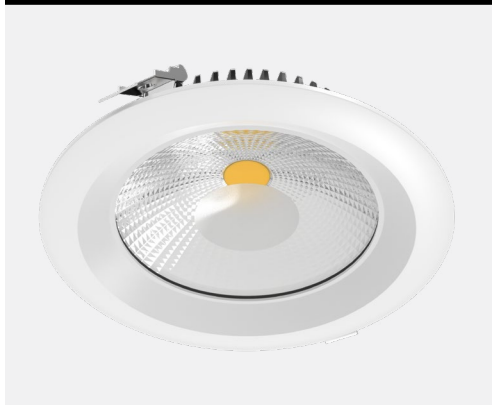

**MODEL NAME** **HPD8-CC-V**  
**HILUX**  
**8-Inch High-Powered Commercial Downlight**

This recessed downlight is a go-to for your commercial projects.

<b>PROJECT:</b>	<b>TYPE:</b>
<b>DATE:</b>	<b>QTY:</b>
<b>NOTES:</b>	

**QUICK SPECS**

SIZE	WATTS	DELIVERED LUMENS*	COLOR °T 5CCT	CRI	VOLTAGE	BEAM ANGLE	FINISH
8"	40W	2600lm	2700K 3000K 3500K 4000K 5000K	90	277V/347V	120°	○ White

\*Lumen output measured at 3000K

**LIGHT DISTRIBUTION**

<b>CONSTRUCTION</b>	<b>Lens</b> Clear	<b>Type of optics</b> Reflector	<b>Type of LED</b> COB
	<b>Lens material</b> Glass	<b>Housing material</b> Cast aluminum	<b>Cut hole size</b> 7-1/2"

<b>RATINGS</b>	<b>Placement</b> Indoor/Outdoor	<b>Lifespan</b> 50,000 hrs.	<b>FT rating</b> FT6
	<b>Location</b> Wet	<b>Certifications</b> ETL, FCC, ICES, ES IC, ASTM E283-04, T24	<b>Operating temperature</b> -20° to 40° C