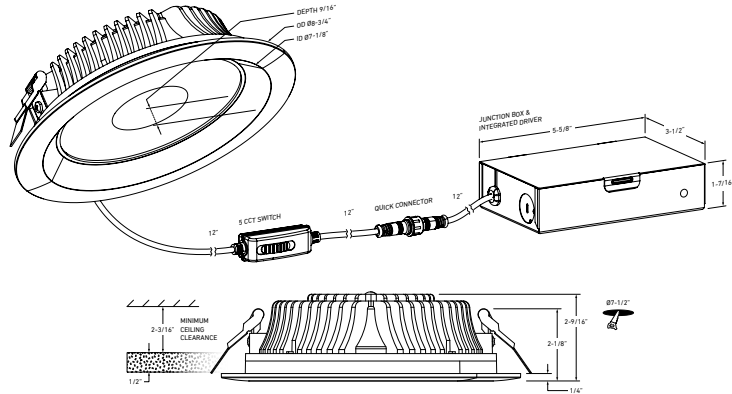

**MODEL NAME** **HPD8-CC-V**  
**HILUX**  
**8-Inch High-Powered Commercial Downlight**

This recessed downlight is a go-to for your commercial projects.

<b>PROJECT:</b>	<b>TYPE:</b>
<b>DATE:</b>	<b>QTY:</b>
<b>NOTES:</b>	

**QUICK SPECS**

SIZE	WATTS	DELIVERED LUMENS*	COLOR °T 5CCT	CRI	VOLTAGE	BEAM ANGLE	FINISH
8"	40W	2600lm	2700K 3000K 3500K 4000K 5000K	90	277V/347V	120°	○ White

\*Lumen output measured at 3000K

**LIGHT DISTRIBUTION**

<b>CONSTRUCTION</b>	<b>Lens</b> Clear	<b>Type of optics</b> Reflector	<b>Type of LED</b> COB
	<b>Lens material</b> Glass	<b>Housing material</b> Cast aluminum	<b>Cut hole size</b> 7-1/2"

<b>RATINGS</b>	<b>Placement</b> Indoor/Outdoor	<b>Lifespan</b> 50,000 hrs.	<b>FT rating</b> FT6
	<b>Location</b> Wet	<b>Certifications</b> ETL, FCC, ICES, ES IC, ASTM E283-04, T24	<b>Operating temperature</b> -20° to 40° C

**WHAT'S IN THE BOX**

- LED recessed fixture
- Junction box
- Push-in wire connectors
- Mounting hardware
- Instruction sheet

**ACCESSORIES**

- [RFP-58](#)  
Drilling Plate

**ADAPTERS**

- [REC-EXT108](#)  
108" extension cord for recessed fixtures
- [REC-EXT230](#)  
230" extension cord for recessed fixtures