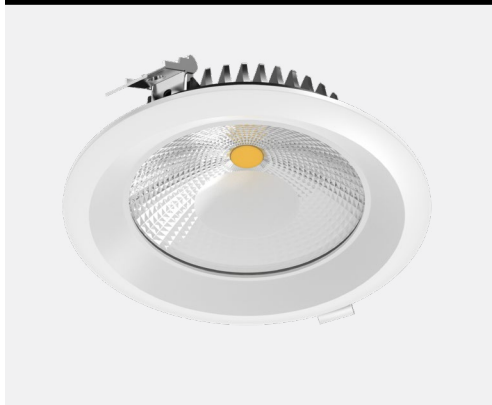

MODEL NAME **HPD6-CC-V**
HILUX
6-Inch High-Powered Commercial Downlight

This recessed downlight is a go-to for your commercial projects.

PROJECT:	TYPE:
DATE:	QTY:
NOTES:	

QUICK SPECS

SIZE	WATTS	DELIVERED LUMENS*	COLOR °T 5CCT	CRI	VOLTAGE	BEAM ANGLE	FINISH
6"	30W	2100lm	2700K 3000K 3500K 4000K 5000K	90	277V/347V	115°	<input type="radio"/> White <input checked="" type="radio"/> Black

*Lumen output measured at 3000K

LIGHT DISTRIBUTION

CONSTRUCTION

Lens Clear	Type of optics Reflector	Type of LED COB
Lens material Glass	Housing material Cast aluminum	Cut hole size 6-1/2"

RATINGS

Placement Indoor/Outdoor	Lifespan 50,000 hrs.	FT rating FT6
Location Wet	Certifications ETL, FCC, ICES, ES IC, ASTM E283-04, T24	Operating temperature -20° to 40° C

- REC-EXT108**
108" extension cord for recessed fixtures
- REC-EXT230**
230" extension cord for recessed fixtures

**ELECTRICAL
DETAILS**

Input voltage
120-347V

Output current
700mA

Power factor
98%

Driver type
Constant current

Output voltage
30-42V

LED model #
COB

**THD harmonic
distortion**
<30%

Binning type
3 SDCM

FEATURES

Every fixture includes a junction box with an integrated driver

Superior LED performance and lifespan

Switch-selectable CCT:
2700K/ 3000 K/ 3500 K/
4000 K/ 5000 K