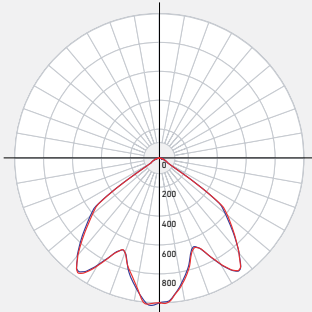

MODEL NAME **HPD6-CC-V**
HILUX
6-Inch High-Powered Commercial Downlight

This recessed downlight is a go-to for your commercial projects.

PROJECT:	TYPE:
DATE:	QTY:
NOTES:	

QUICK SPECS

SIZE	WATTS	DELIVERED LUMENS*	COLOR °T 5CCT	CRI	VOLTAGE	BEAM ANGLE	FINISH
6"	30W	2100lm	2700K 3000K 3500K 4000K 5000K	90	277V/347V	115°	<input type="radio"/> White <input checked="" type="radio"/> Black

*Lumen output measured at 3000K

LIGHT DISTRIBUTION

CONSTRUCTION

Lens Clear	Type of optics Reflector	Type of LED COB
Lens material Glass	Housing material Cast aluminum	Cut hole size 6-1/2"

RATINGS

Placement Indoor/Outdoor	Lifespan 50,000 hrs.	FT rating FT6
Location Wet	Certifications ETL, FCC, ICES, ES IC, ASTM E283-04, T24	Operating temperature -20° to 40° C