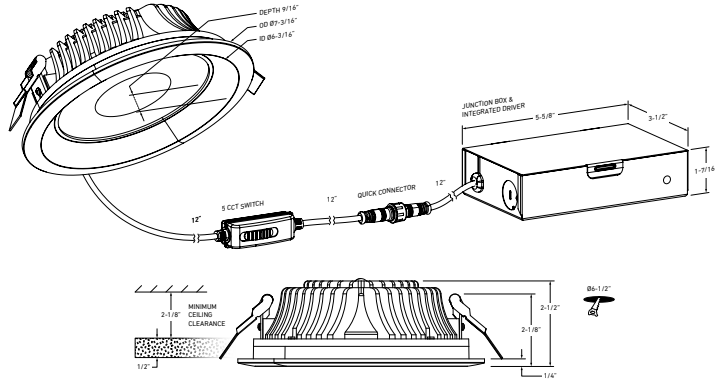

MODEL NAME **HPD6-CC-V**
HILUX
6-Inch High-Powered Commercial Downlight

This recessed downlight is a go-to for your commercial projects.

PROJECT:	TYPE:
DATE:	QTY:
NOTES:	

QUICK SPECS

SIZE	WATTS	DELIVERED LUMENS*	COLOR °T 5CCT	CRI	VOLTAGE	BEAM ANGLE	FINISH
6"	30W	2100lm	2700K 3000K 3500K 4000K 5000K	90	277V/347V	115°	<input type="radio"/> White <input checked="" type="radio"/> Black

*Lumen output measured at 3000K

LIGHT DISTRIBUTION

CONSTRUCTION

Lens Clear	Type of optics Reflector	Type of LED COB
Lens material Glass	Housing material Cast aluminum	Cut hole size 6-1/2"

RATINGS

Placement Indoor/Outdoor	Lifespan 50,000 hrs.	FT rating FT6
Location Wet	Certifications ETL, FCC, ICES, ES IC, ASTM E283-04, T24	Operating temperature -20° to 40° C

WHAT'S IN THE BOX

- LED recessed fixture
- Junction box
- Push-in wire connectors
- Mounting hardware
- Instruction sheet

ACCESSORIES

- RFP-UNI**
Universal Drilling Plate
- RFP-46**
Drilling Plate

ADAPTERS

- REC-EXT108**
108" extension cord for recessed fixtures
- REC-EXT230**
230" extension cord for recessed fixtures

**ELECTRICAL
DETAILS**

Input voltage
120-347V

Output current
700mA

Power factor
98%

Driver type
Constant current